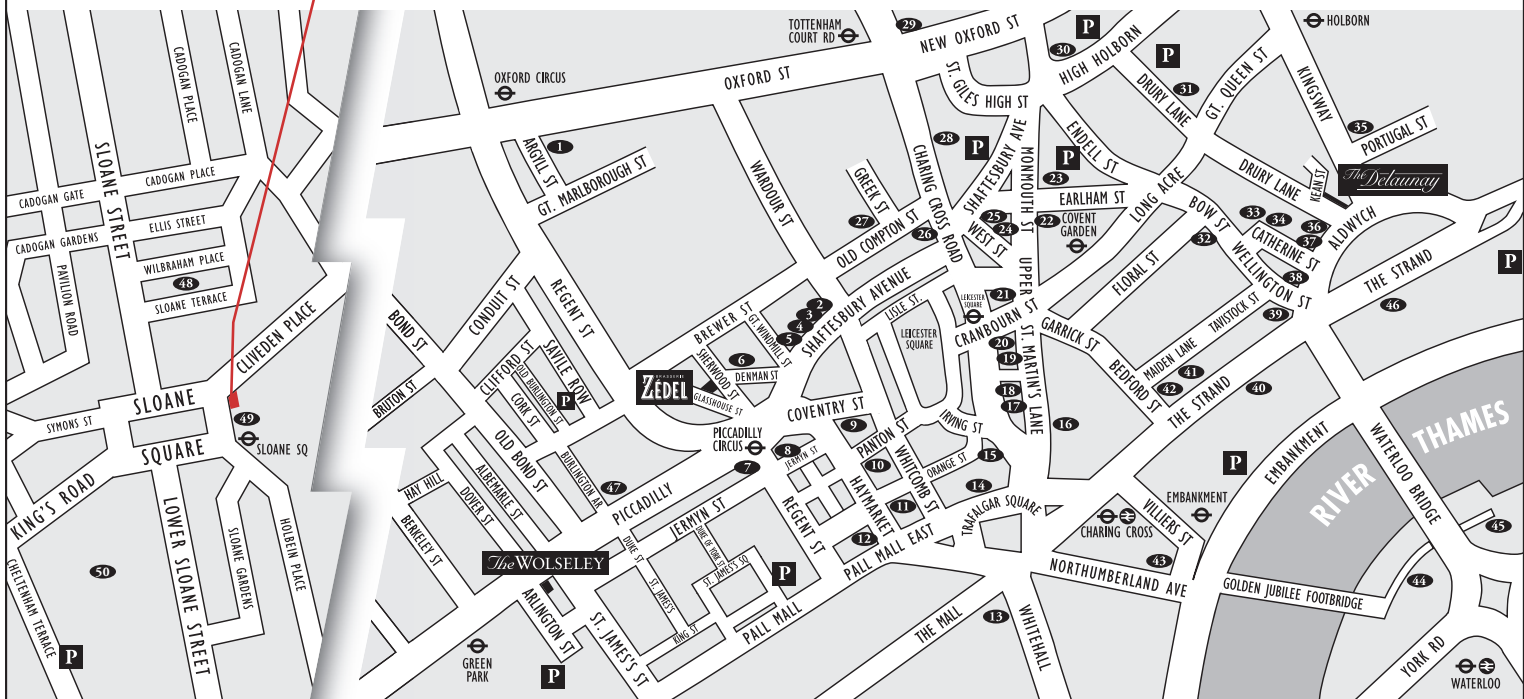

COLBERT 50-52 SLOANE SQUARE CHELSEA LONDON SW1W 8AX Telephone 020 7730 2804

COLBERT

50-52 SLOANE SQUARE CHELSEA LONDON SW1W 8AX Telephone 020 7730 2804 www.colbertchelsea.com

- | | | | |
|-----------------------------|-------------------------------------|---------------------------|--|
| 42 Adelphi | 17 Duke of York's | 45 National | 2 Queen's |
| 36 Aldwych | 44 Festival Hall | 25 New Ambassadors | 47 Royal Academy |
| 4 Apollo | 33 Fortune | 31 New London | 49 Royal Court Theatre |
| 21 Arts | 18 Garrick | 19 Noël Coward | 32 Royal Opera House |
| 48 Cadogan Hall | 3 Gielgud | 37 Novello | 50 Saatchi Gallery |
| 22 Cambridge | 10 Harold Pinter | 26 Palace | 24 St. Martin's |
| 16 Coliseum | 11 Haymarket | 1 Palladium | 40 Savoy |
| 46 Courtauld Gallery | 12 Her Majesty's | 35 Peacock | 30 Shaftesbury |
| 8 Criterion | 7 Jermyn Street | 28 Phoenix | 13 Trafalgar Studios |
| 29 Dominion | 39 Lyceum | 6 Piccadilly | 41 Vaudeville |
| 23 Donmar | 5 Lyric | 43 Playhouse | 20 Wyndham's |
| 34 Drury Lane | 14 National Gallery | 27 Prince Edward | P Car Park |
| 38 Duchess | 15 National Portrait Gallery | 9 Prince of Wales |  Stations |