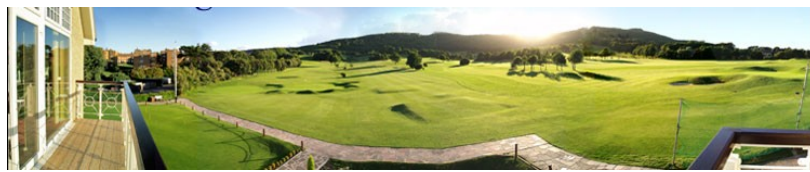

## Golf Breaks at Best Western York House Hotel

Come and enjoy a 2 night break including a full English breakfast  
and 18 holes at Willingdon Golf Club

*Willingdon Golf Course itself lies in a giant bowl on the dip slope of the South Downs and from its highest points spectacular views can be enjoyed of the Channel and the East Sussex hinterland.*

*The unique layout of the course ensures that play can be commenced at either the 1st, 9th or 15th holes which are all conveniently located near to the clubhouse.*

**Weekday Rates** (Sunday to Thursday)  
£99 per person for 2 nights