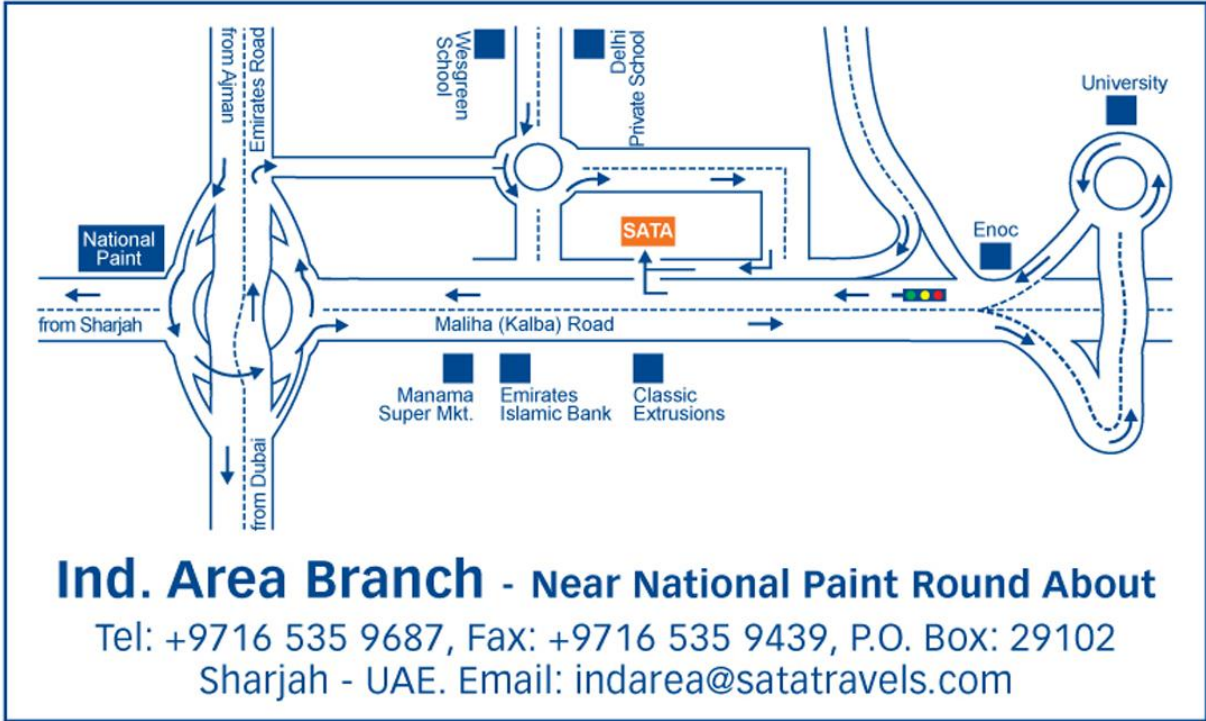

Location maps to SATA offices in UAE

Ajman Branch - Beside Manama Hypermarket

Tel: +9716 742 0030, Fax: +9716 742 2889
Ajman - UAE. Email: ajman@satatravels.com

Al Arouba Branch - Opposit Rotana Hotel

Tel: +9716 523 3088, Fax: +9716 567 9517, P.O. Box: 29102
Sharjah - UAE. Email: alarouba@satatravels.com

Ras Al Khaimah Branch - Near Lulu Centre

Tel: +9717 233 8880, Fax: +9717 233 8199
Ras Al Khaimah - UAE. Email: rak@satatravels.com

SATA  Saif Zone Clinic 

Perkins

F1-2

C-4

R/A

Saif Zone Administration

Saif Zone Main Entrance

Saif Zone Branch - Near Male Labour Camp

Tel: +9716 552 9094, Fax: +9716 552 9104, P.O. Box: 29102
Sharjah - UAE. Email: saifzone@satatravels.com

From Bank Street

Bank Saderat

Al Kabayal