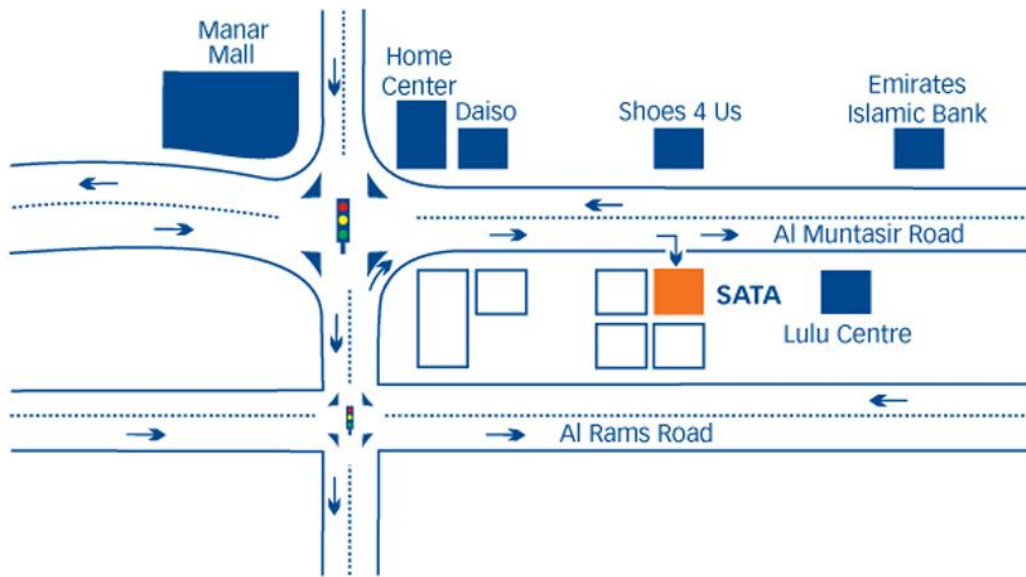

Location maps to SATA offices in UAE

Ajman Branch - Beside Manama Hypermarket

Tel: +9716 742 0030, Fax: +9716 742 2889
Ajman - UAE. Email: ajman@satatravels.com

Al Arouba Branch - Opposit Rotana Hotel

Tel: +9716 523 3088, Fax: +9716 567 9517, P.O. Box: 29102
Sharjah - UAE. Email: alarouba@satatravels.com

Ras Al Khaimah Branch - Near Lulu Centre

Tel: +9717 233 8880, Fax: +9717 233 8199
Ras Al Khaimah - UAE. Email: rak@satatravels.com

SATA  Saif Zone Clinic 

Perkins

F1-2

C-4

R/A

Saif Zone Administration

Saif Zone Main Entrance

Saif Zone Branch - Near Male Labour Camp

Tel: +9716 552 9094, Fax: +9716 552 9104, P.O. Box: 29102
Sharjah - UAE. Email: saifzone@satatravels.com

From Bank Street

Bank Saderat

Al Kabayal

Gift Market

From Ajman

From Dubai

UAE Exchange

Rolla Square

SATA Rolla Mall

Rolla Branch - Rolla Mall

Tel: +9716 563 5577, Fax: +9716 563 2323, P.O. Box: 29102
Sharjah - UAE. Email: rolla@satatravels.com