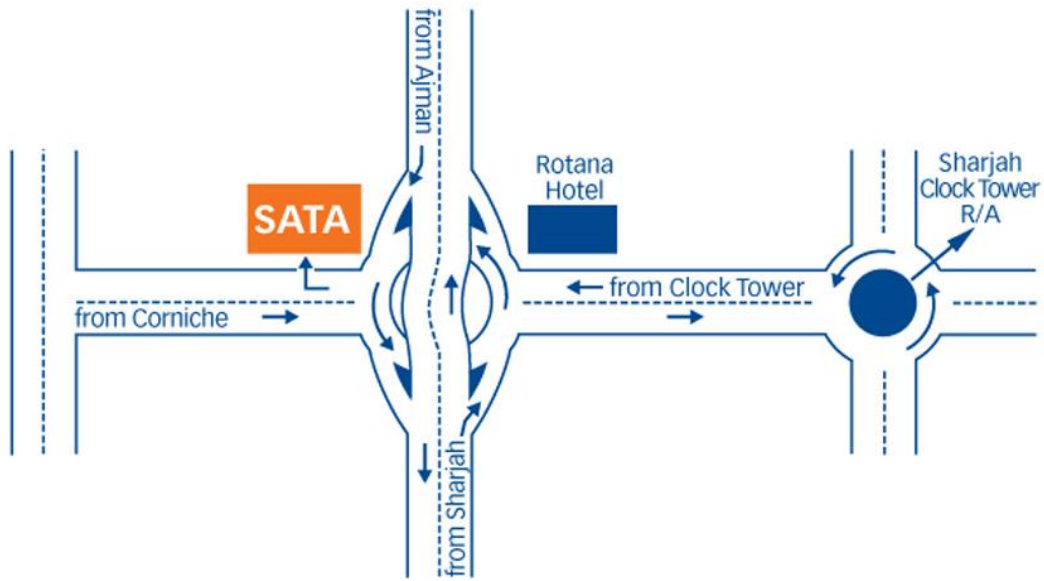

Location maps to SATA offices in UAE

Ajman Branch - Beside Manama Hypermarket

Tel: +9716 742 0030, Fax: +9716 742 2889
Ajman - UAE. Email: ajman@satatravels.com

Al Arouba Branch - Opposit Rotana Hotel

Tel: +9716 523 3088, Fax: +9716 567 9517, P.O. Box: 29102
Sharjah - UAE. Email: alarouba@satatravels.com

Ras Al Khaimah Branch - Near Lulu Centre

Tel: +9717 233 8880, Fax: +9717 233 8199
Ras Al Khaimah - UAE. Email: rak@satatravels.com

SATA  Saif Zone Clinic 

Perkins

F1-2

C-4

R/A

Saif Zone Administration