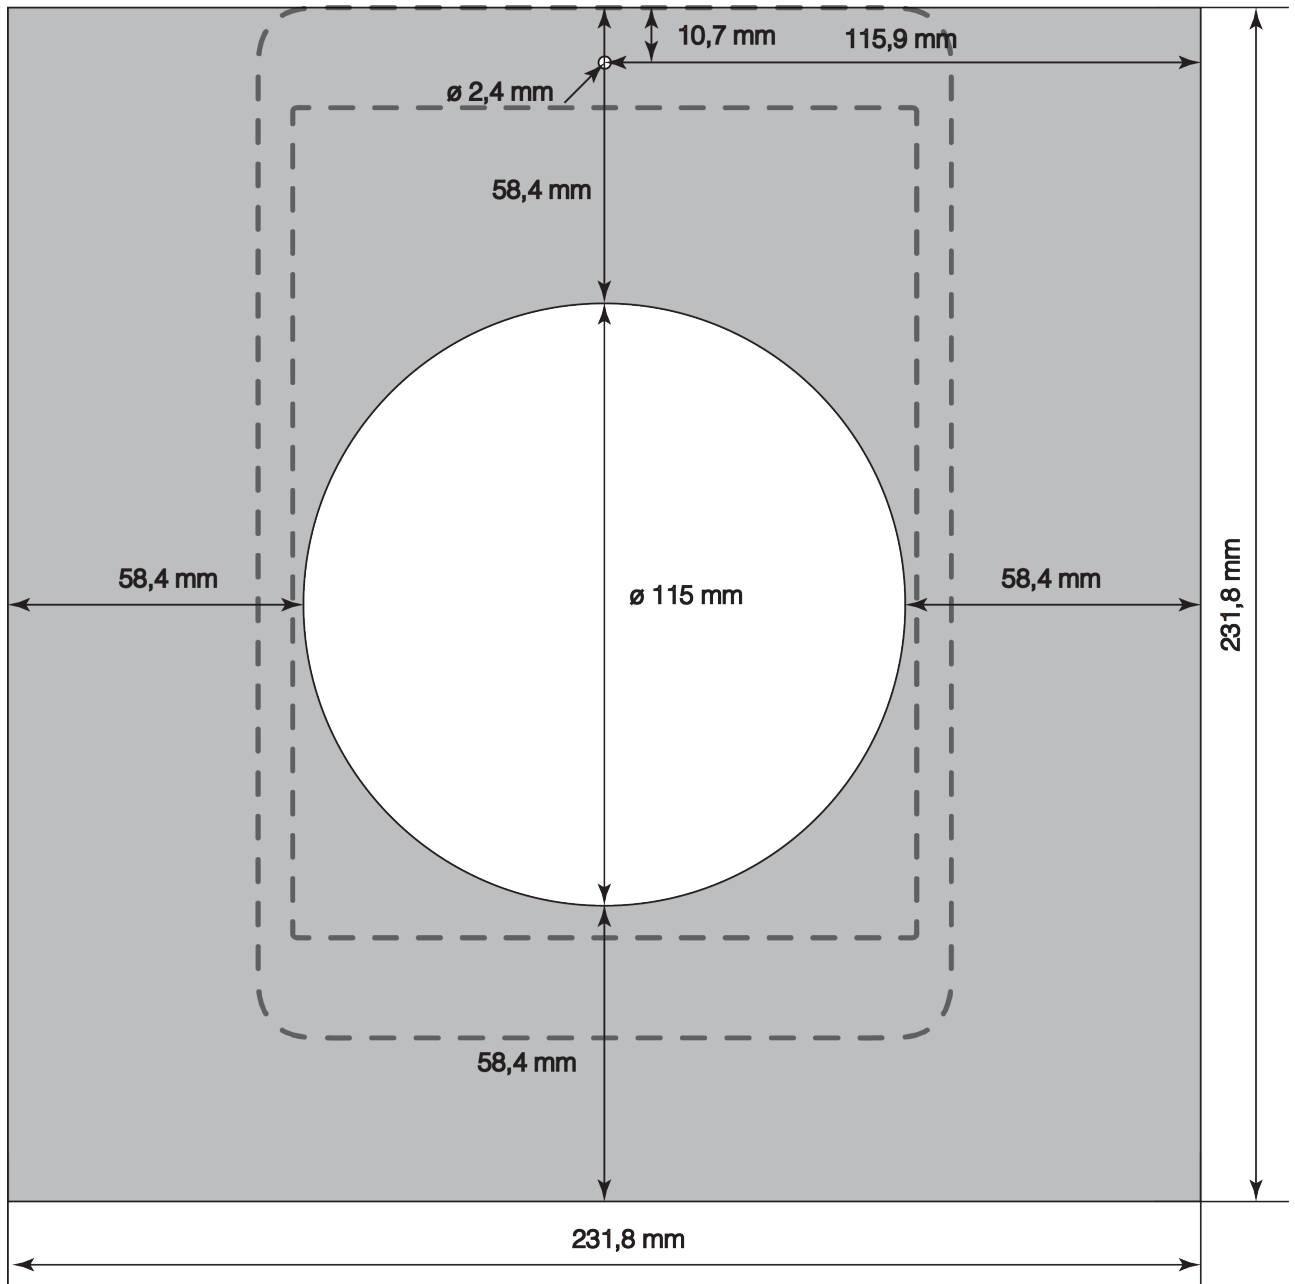

BOXX INSTRUCTIONS

DEMODERN
DIGITAL DESIGN STUDIO

IKEA RIBBA frame
25X 25 X 4,5 CM

ipad mini X 1

Photo frame mat
25X 25 CM

Rigid foam
15X 15X 4,5 CM

Saw

Cutter

Pencil

Compass cutter

Mat cutter

Ruler

1.

2.

3.

4.