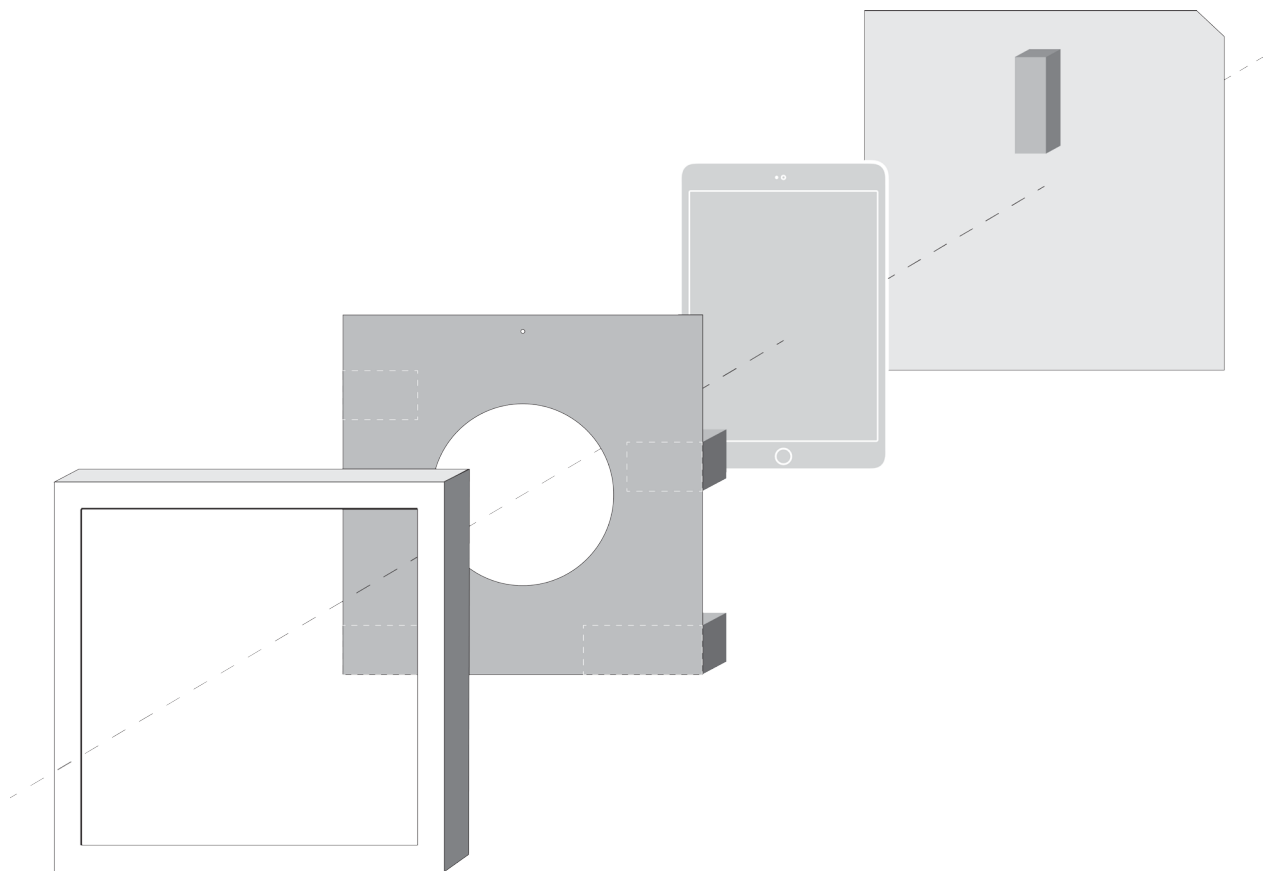

BOXX INSTRUCTIONS

DEMODERN
DIGITAL DESIGN STUDIO

IKEA RIBBA frame
25X 25 X 4,5 CM

ipad mini X 1

Photo frame mat
25X 25 CM

Rigid foam
15X 15X 4,5 CM

Saw

Cutter

Pencil

Compass cutter

Mat cutter

Ruler

1.

2.

3.

4.