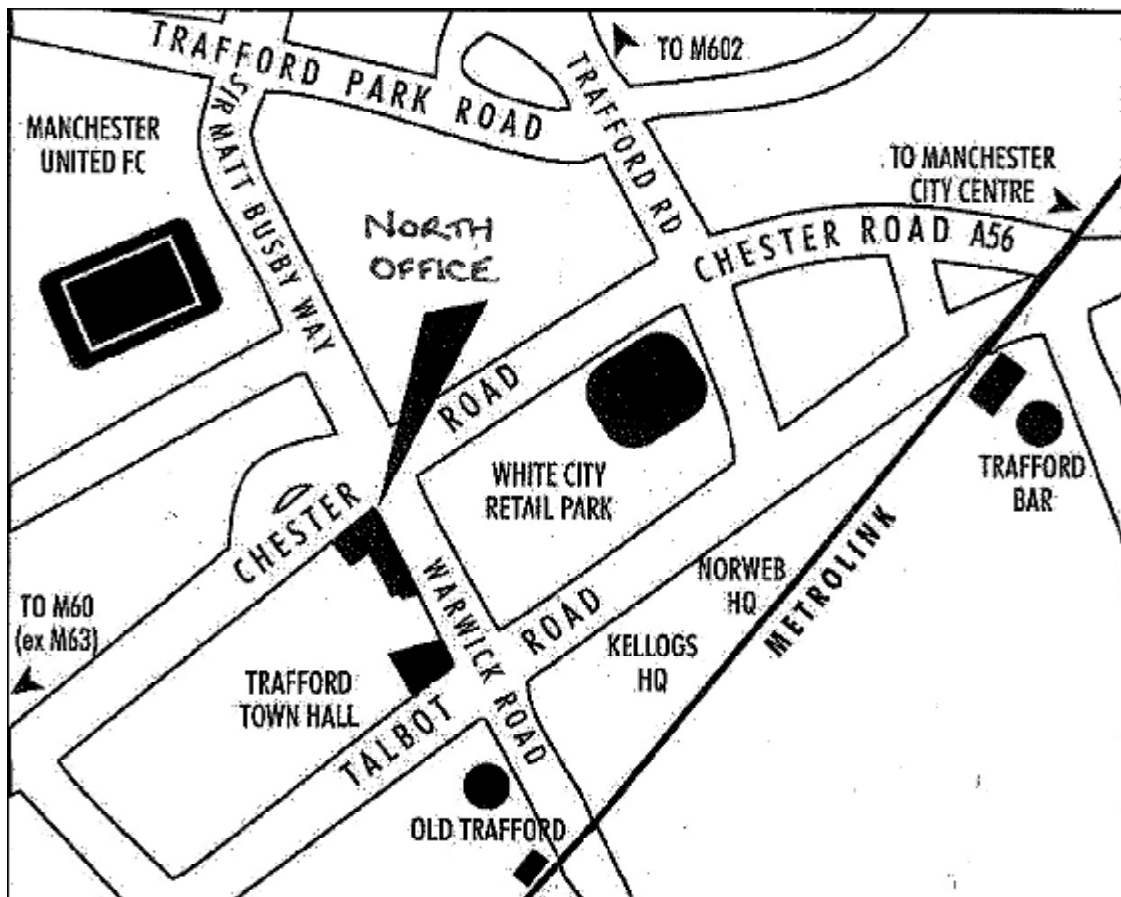

Visiting the North Office

National Housing Federation
5th Floor
701 Chester Road
Manchester M32 0RW
Tel: 0161 848 8132

Our office is a five storey, bronze-coloured building located at the crossroads of Chester Road and Warwick Road.

Travelling by Car

Unfortunately, there is no parking available at the office, however, if you require a space due to special circumstances please call 0161 848 8132 and we will try our best to accommodate you.

Parking is available at Lancashire County Cricket Ground at a charge of approximately £8.00. **PARKING IS NO LONGER AVAILABLE AT MANCHESTER UNITED FC.**

There are parking bays on the left hand side of Warwick Road (travelling from Chester Road) and near the Old Trafford Metrolink station at a charge of up to £2.50 for 8 hours. However, as there are only a small number it is on a first come first served basis.