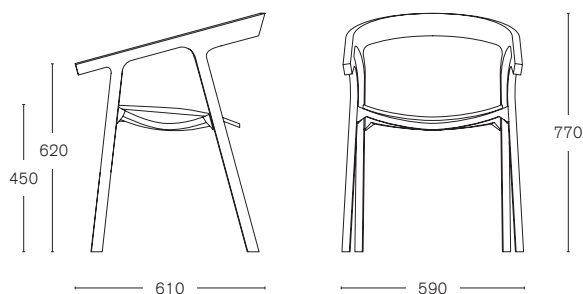

HE SAID CHAIR

design by **STUDIO NITZAN COHEN**

TECHNICAL INFORMATION

STACKABLE

MAX. PER BOX
2 CHAIRS

GROSS WEIGHT
CA. kg 16,50

VOLUME
0,46 m³

BOX SIZE
620 x 820 x 910 mm