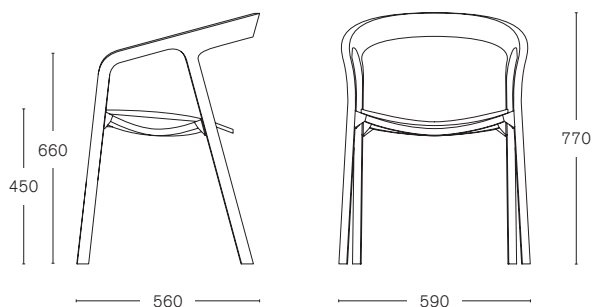

SHE SAID CHAIR

design by **STUDIO NITZAN COHEN**

TECHNICAL INFORMATION

STACKABLE

MAX. PER BOX
2 CHAIRS

GROSS WEIGHT
CA. kg 15,00

VOLUME
0,36 m³

BOX SIZE
640 x 630 x 895 mm