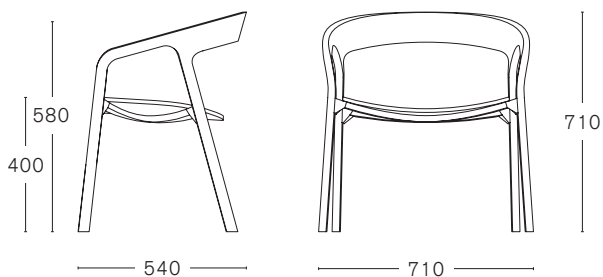

SHE SAID LOWIDE

design by **STUDIO NITZAN COHEN**

TECHNICAL INFORMATION

STACKABLE

MAX. PER BOX 1 CHAIR	GROSS WEIGHT CA. kg 9,00	VOLUME 0,30 m ³	BOX SIZE 720 x 570 x 735 mm
-------------------------	-----------------------------	-------------------------------	--------------------------------