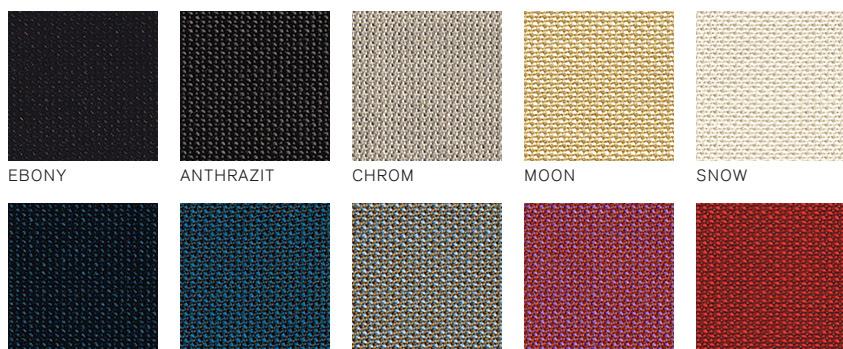

FINISHINGS

ASH

NATURAL

BLACK

WHITE

NEON BLUE

NON REMOVABLE SEAT UPHOLSTERY

ROHI TOPIA

EBONY

ANTHRAZIT

CHROM

MOON

SNOW

ORION

AZUR

SEASHELL

FINISHINGS

ASH

NATURAL BLACK WHITE NEON BLUE

NON REMOVABLE SEAT UPHOLSTERY

ROHI TOPIA

EBONY ANTHRAZIT CHROM MOON SNOW
ORION AZUR SEASHELL LITCHI HEART