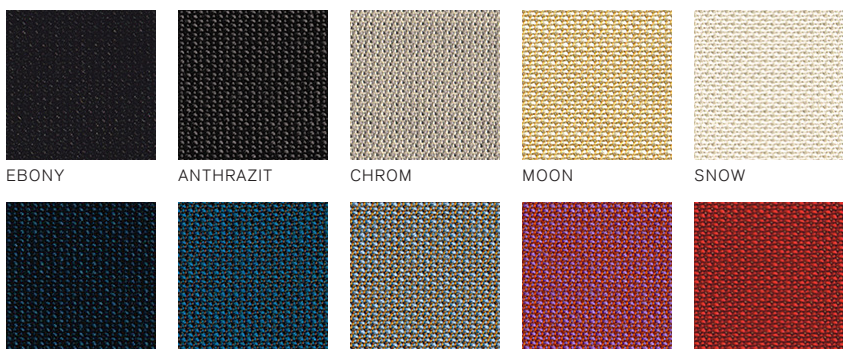

FINISHINGS

ASH

NATURAL

BLACK

WHITE

NEON BLUE

NON REMOVABLE SEAT UPHOLSTERY

ROHI TOPIA

EBONY

ANTHRAZIT

CHROM

MOON

SNOW

ORION

AZUR

SEASHELL

FINISHINGS

ASH

NATURAL BLACK WHITE NEON BLUE

NON REMOVABLE SEAT UPHOLSTERY

ROHI TOPIA

EBONY ANTHRAZIT CHROM MOON SNOW
ORION AZUR SEASHELL LITCHI HEART