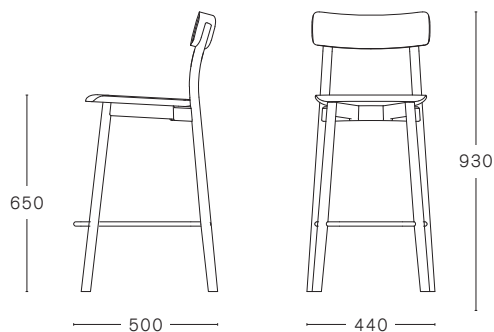

CHIARO COUNTER STOOL

design by **LEON RANSMEIER**