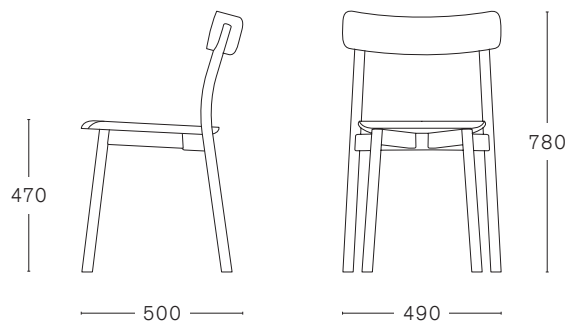

CHIARO CHAIR

design by **LEON RANSMEIER**

TECHNICAL INFORMATION

STACKABLE

MAX. PER BOX
2 CHAIRS

GROSS WEIGHT
CA. kg 15,00

VOLUME
0,32 m³

BOX SIZE
535 x 630 x 955 mm