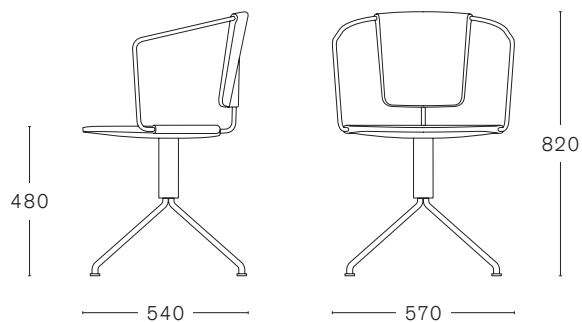

UNCINO VERSION B

design by **RONAN & ERWAN BOUROULLEC**

TECHNICAL INFORMATION

MAX. PER BOX	GROSS WEIGHT	VOLUME	BOX SIZE
1 CHAIR	CA. kg 15,00	0,33 m ³	640 x 570 x 890 mm

FINISHINGS

ASH

NATURAL

BLACK