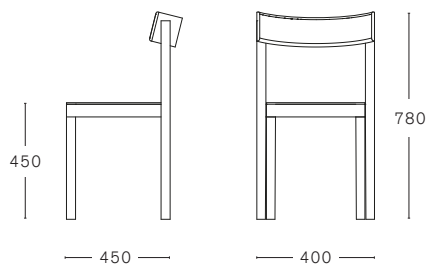

PRIMO CHAIR

design by KONSTANTIN GRČIČ

TECHNICAL INFORMATION

STACKABLE

MAX. PER BOX
3 CHAIR

GROSS WEIGHT
CA. kg 18,50

VOLUME
0,317 m³

BOX SIZE
490 x 680 x 950 mm