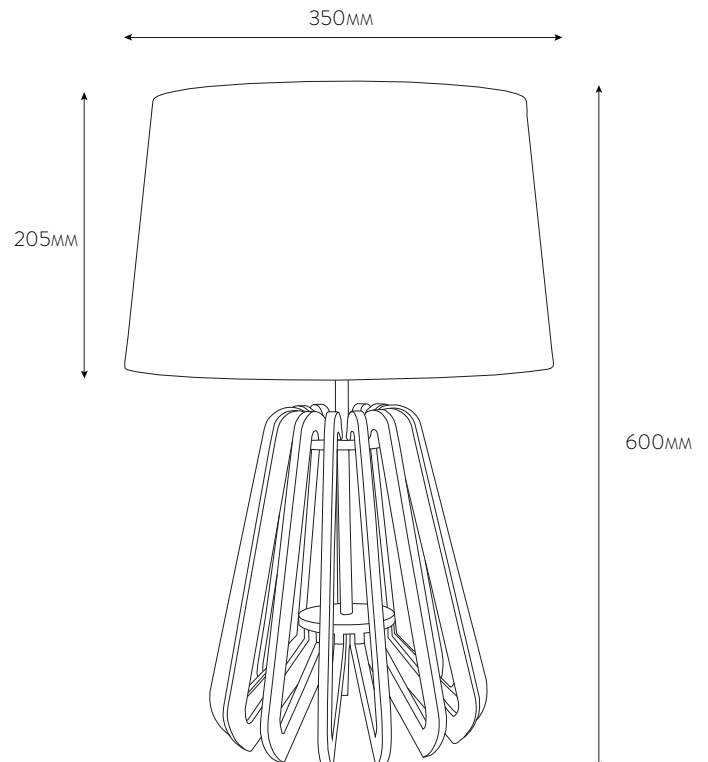

NORTHERN LIGHTS

ALLEGRO

TABLE LAMP

PRODUCT CODE: ALLEGRO TABLE LAMP NE548

From our Juno range, this table lamp differs markedly from our standard Juno table lamps. The timber fins on this lamp make up the elegant base to the piece and a chrome stem then takes you up to the tapered gunmetal coloured fabric shade.

MAX WATTAGE : 1 X 40W
LAMP HOLDER TYPE : E27
RECOMMENDED LAMP : LED
SHADE: IVORY LINEN
FINISH: TEAK
METAL DETAILS: ANTIQUED BRUSHED BRASS