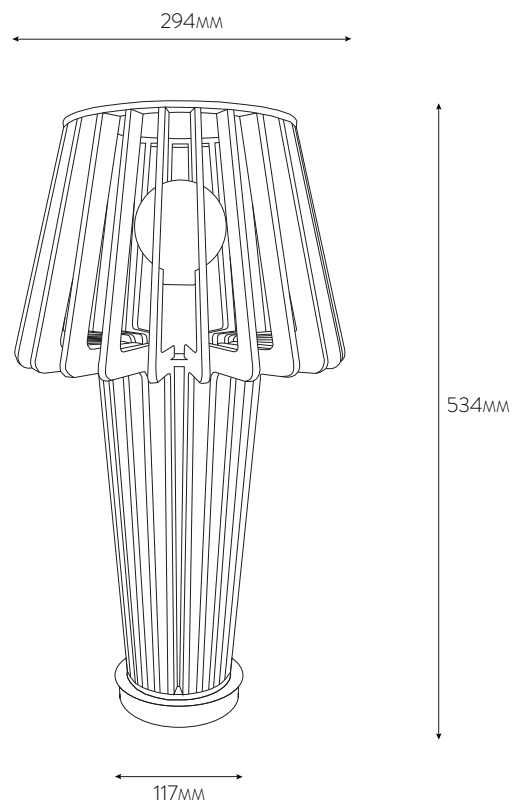

NORTHERN LIGHTS

BATAILLE

TABLE LAMP

PRODUCT CODE: BATAILLE TABLE LAMP NE569

From our Juno range, this table lamp has quite an individual style. Each timber fin in this lamp is made in one piece and has been precision cut to keep the lamps crisp silhouette lines. The light shines through the fins and creates interesting light pools around the lamp.

All of the products in our Juno range are constructed using real wood veneers which can be stained to a variety of colours to suit your scheme.

Please contact us for further details.

MAX WATTAGE : 1 X 40W
LAMP HOLDER TYPE : E27
RECOMMENDED LAMP : LED