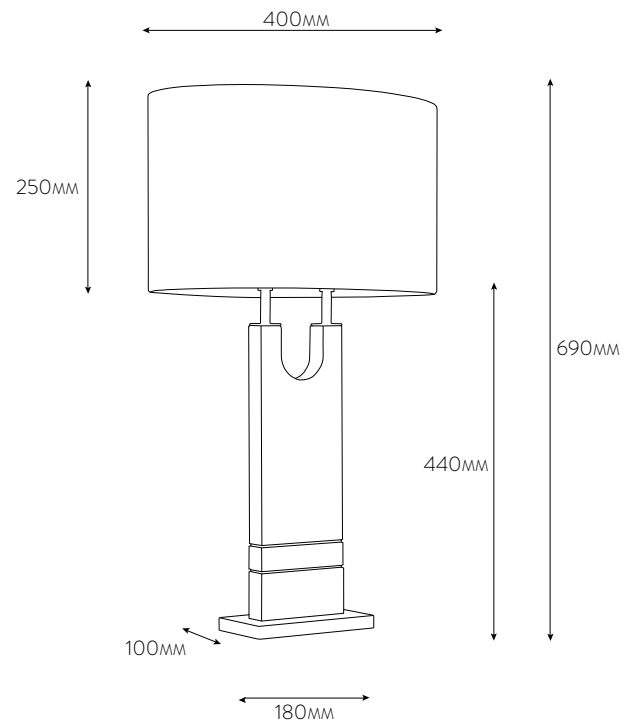

### TABLE

#### PRODUCT CODE: HUXLEY TABLE NE585

Influenced by wooden furniture and metal inlay designs from the 1960s, the Huxley range combines shaped routed rectangular wooden pieces, finished in Rose Teak with brass accents. The brass details are intricately assembled after a soft antique patina is applied. A rectangular antique brass base completes the fitting, resulting in an impressively solid and serious piece.

Completed with an Ivory Satin Oval shade with Gold PVC Lining.

Bespoke finish and shade options are available.

Please contact us for details.

MAX WATTAGE : 1 X 40W  
LAMP HOLDER TYPE : E27  
RECOMMENDED LAMP : LED