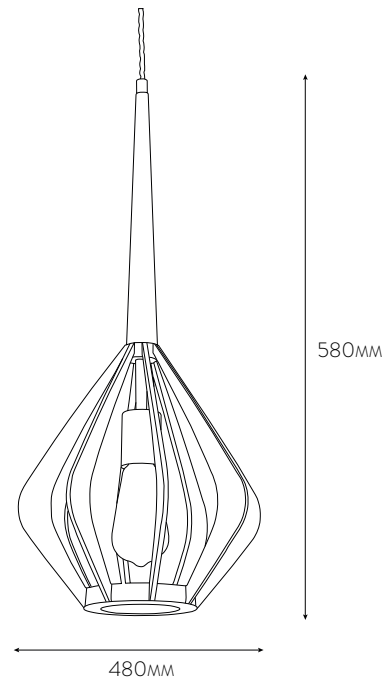

MAX WATTAGE : 1 X 40W
LAMP HOLDER TYPE : E27
RECOMMENDED LAMP : LED FILAMENT