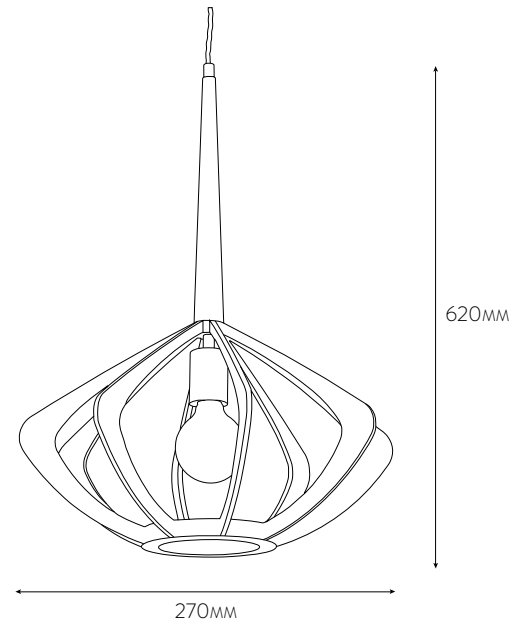

NORTHERN LIGHTS

CALEDON

DEMI PENDANT

PRODUCT CODE: CALEDON PENDANT NB764/M

The mid-century inspired Caledon range features a contrasting yet sympathetic combination of the elegantly curved timber fins in rose teak alongside the brass conical stem and the metal detailing finished in a soft antique patina.

The Pendants utilise globe or squirrel filament warm white LED lamps diffusing the light through the fins and creating exquisite spiralling shadows.

The pendants are available in three standard sizes and can be used individually or in groups.

Bespoke finish options and shade options are available.

Please contact us for details.

MAX WATTAGE : 1 X 40W
LAMP HOLDER TYPE : E27
RECOMMENDED LAMP : LED FILAMENT