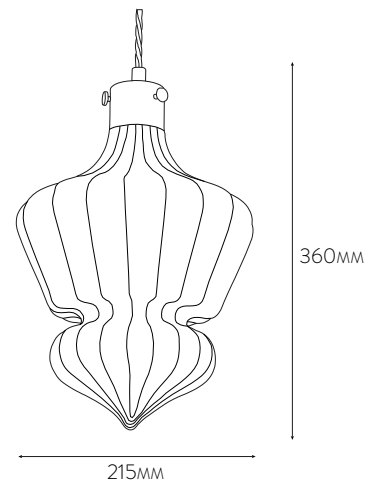

NORTHERN LIGHTS

MILO

PENDANT

PRODUCT CODE: MILO PENDANT NB763

Using the shapes of Victorian glass pendants as a starting point for our designs and then abstracting them to create something more contemporary, these free blown fluted glass pendants are available in three colours: Smoke, Teal Ombre and Viridian Ombre.

Finished with oiled bronze machined bosses, vintage lamp holders and fixed with decorative industrial gallery screws, these versatile fittings can be suspended singularly and in linear, clustered or staggered groups.

For a warm ambient glow we recommend the filament LED tube lamp with this fitting, which will enhance the depth of colour within the glass, especially with the graduated nature of the Ombre effect.

viridian (left), teal (above) and smoke (above right)

VIRIDIAN: NB763/1
SMOKE: NB763/2
TEAL: NB763/3

MAX WATTAGE : 1 X 40W
LAMP HOLDER TYPE : E27
RECOMMENDED LAMP : LED FILAMENT