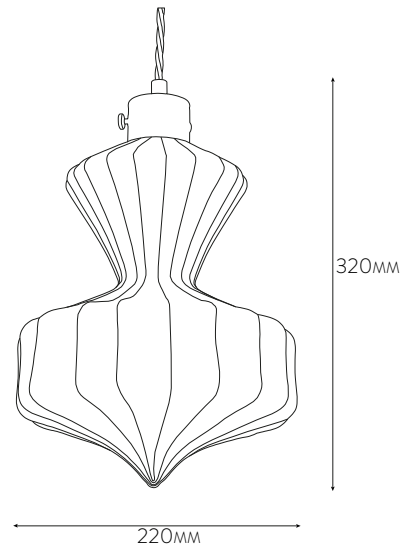

NORTHERN LIGHTS

VIOLA

PENDANT

PRODUCT CODE: VIOLA PENDANT NB762

Using the shapes of Victorian glass pendants as a starting point for our designs and then abstracting them to create something more contemporary, these free blown fluted glass pendants are available in three colours: Smoke, Anthracite and Teal Ombre.

Finished with oiled bronze machined bosses, vintage lamp holders and fixed with decorative industrial gallery screws, these versatile fittings can be suspended singularly and in linear, clustered or staggered groups.

For a warm ambient glow we recommend the filament LED tube lamp with this fitting, which will enhance the depth of colour within the glass, especially with the graduated nature of the Ombre effect.

teal (left), smoke (mid) and anthracite (above right)

ANTHRACITE: NB762/4
SMOKE: NB762/2
TEAL: NB762/3

MAX WATTAGE : 1 X 40W
LAMP HOLDER TYPE : E27
RECOMMENDED LAMP : LED FILAMENT