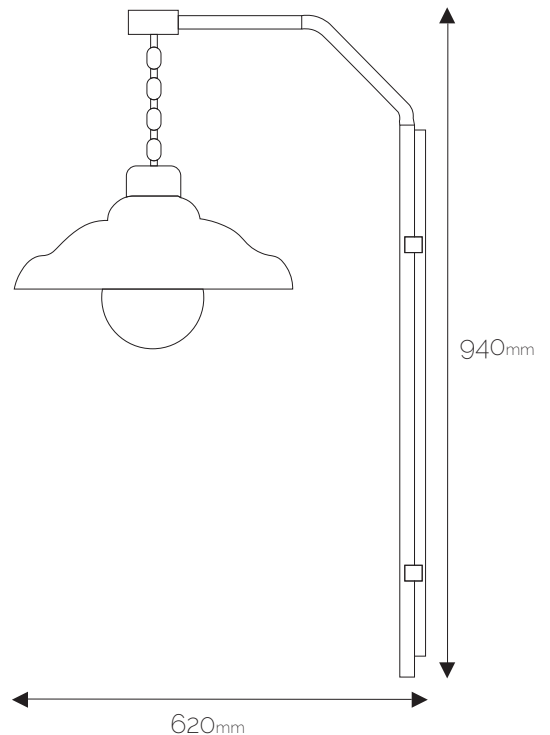

NORTHERN LIGHTS

CORNELL, WALL

SPECIFICATION SHEET

PRODUCT CODE: BAR/WL6

FINISH: PC BLACK

CHAIN: BLACK

SHADE: M5/PCR POLISHED COPPER

HEIGHT: 940mm

DIAMETER: n/a

PROJECTION: 620mm

MAX WATTAGE: 1 x 40W

RECOMMENDED LAMP: LED FILAMENT

LAMP TYPE: ES /E27

MORE INFO:

Polished copper spun wall light complete with bracket and chain.

**BAR &
RESTAURANT**