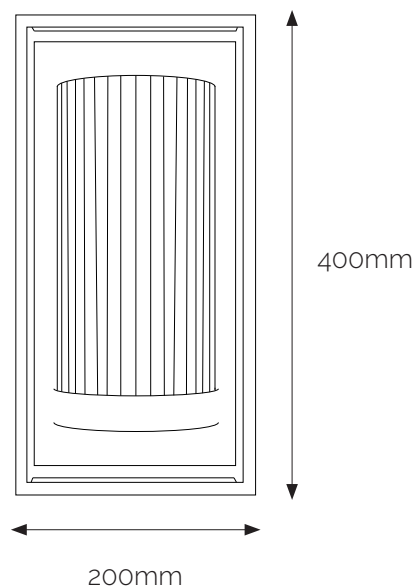

PRODUCT CODE: BAR/WL21
FINISH: POWDER COAT BLACK
GLASS: REEDED GLASS
SHADE: N/A
HEIGHT: 400mm
DIAMETER: N/A
LENGTH: 200mm
MAX WATTAGE: 1 x 40 W
RECOMMENDED LAMP: LED Candle
LAMP TYPE: SES /E14

MORE INFO:
A Powder Coat Black finished reeded glass wall light.