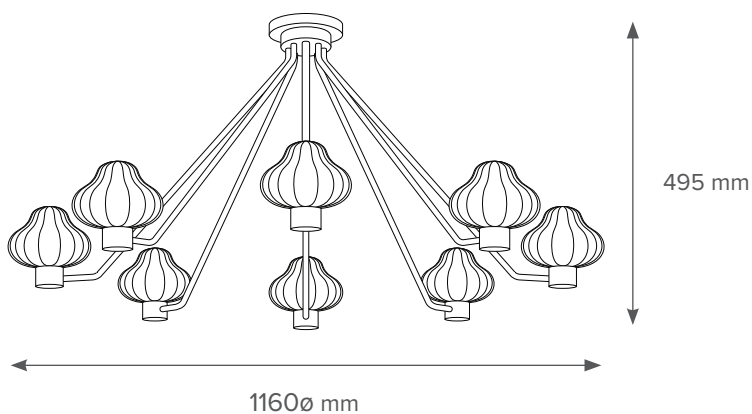

Racine

NB777

Chandelier

- Material: Brass / Glass
- Glass: Clear fluted glass
- Dimensions: 1160Ø x 495 mm
- Lamp type: G9 LED
- Lamp base: G9
- Lamp wattage: 3W

Finishes

Brushed Old English Brass
Other finishes from our Metallurgy range