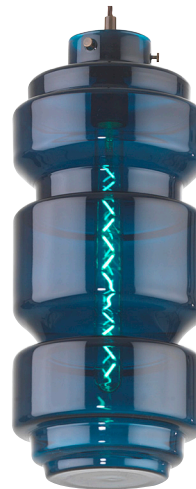

NORTHERN LIGHTS

XAVIER

PENDANT

INFO

Blown in borosilicate glass and fused in tints including teal and amber these Deco-inspired pendants work beautifully with these filament tube lamps to make a real statement.

CODE	NB457
TYPE	PENDANT
BASE MATERIAL	GLASS
GLASS	AMBER / TEAL / CLEAR
FINISH	M6/OBZ
DIMENSIONS	450 x 190
LAMP BASE	ES /E27
LAMP TYPE	LED
MAX WATTAGE	1 X 40

FINISH

DIMENSIONS