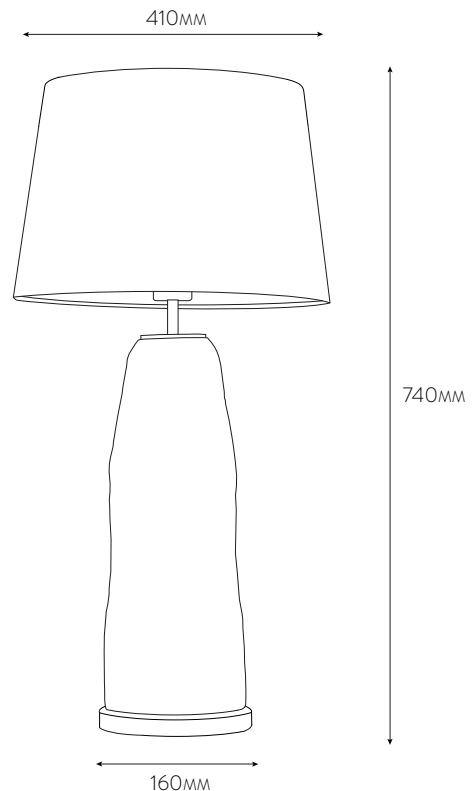

NORTHERN LIGHTS

SAWYER

TABLE LAMP

PRODUCT CODE: SAWYER TABLE LAMP NE523

This freeform glass bodied table lamp has an unusual crackle effect to it which is highlighted by the gradient from dark to light within the base. The metal work compliments the glass with its oiled brass colour.

The lamp is shown with tapered gunmetal grey coloured, fabric drum shade. Other shade options are available.

Please contact us for details.

MAX WATTAGE : 1 X 40W
LAMP HOLDER TYPE : E27
RECOMMENDED LAMP : LED