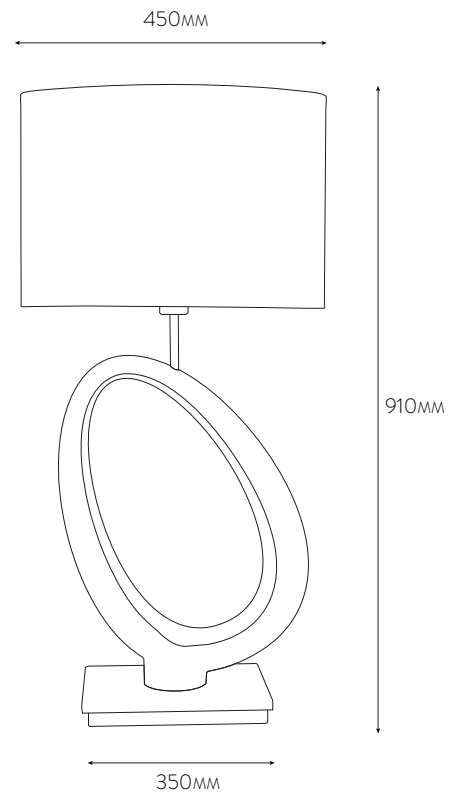

NORTHERN LIGHTS

SOLANO

TABLE LAMP

PRODUCT CODE: SOLANO TABLE LAMP NE546

Asymmetric Sculptural Table Lamp is an elegant statement piece. The fluid shape was generated using the latest 3D CAD modelling software and CNC machining while the resin cast components bring a robust and durable edge. Many finish options are available - from flat solid colours to antique bronze and even a selection of hand applied precious metal leaf solutions.

Shown with fabric drum shade but other shade options are available.

Please contact us for details.

MAX WATTAGE : 1 X 40W
LAMP HOLDER TYPE : E27
RECOMMENDED LAMP : LED
SHADE: IVORY LINEN
FINISH: TEAK
METAL DETAILS: ANTIQUED BRUSHED BRASS