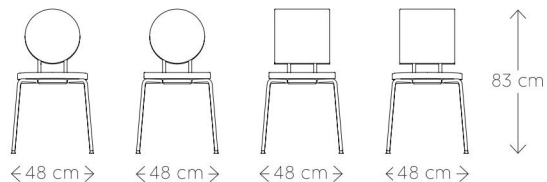

puik

the dutch touch

OPTION

Bring designer style to your domain with Option: coloured dining chairs with a difference. Inspired by primary forms and painted in primary colours, this stackable seating fuses circle and square shapes with a modern, mature touch. Made from steel and finished in wool felt, each dining chair design is distinctive, so you can match or clash as you prefer.