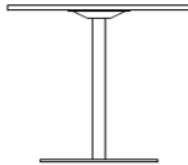

Spot

What's new:

- ➔ [New square base discs](#)
- ➔ [New heights](#)
- ➔ [New table top sizes](#)
- ➔ [New materials](#)
- ➔ [New table top edges](#)

Spot

Round and square base discs

- [Available with all table top sizes](#)
- 3 base discs of different sizes

New heights

- 52cm ([sofa table](#))
- 60cm ([higher sofa table](#))
- 72cm ([standard height](#))
- 90cm ([lower standing height](#))
- 105cm ([higher standing height](#))

Base colors

- [Grey](#), [white](#), [black](#), [chrome](#) and [Inspiring colors](#)

Spot

Straight-edged table tops (with edge-bands)

Laminate (white or grey), birch, oak, ash or stained ash (black or white)

- 494Y60 = ø 60 cm
- 494Y70 = ø 70 cm
- 494Y85 = ø 85 cm
- 494Y105 = ø 105 cm
- 494Y120 = ø 120 cm
- 4940606 = 60x60 cm
- 4940606Q = 60x60 cm (round corners)
- 4940808 = 80x80 cm
- 4940808Q = 80x80 cm (round corners)
- 4940909 = 90x90 cm
- 4940909Q = 90x90 cm (round corners)
- 4941408 = 140x80 cm
- 4941608 = 160x80 cm
- 4941808 = 180x80 cm
- 4942008 = 200x80 cm

Spot

Beveled table tops (some Scoop table tops)

White laminate, oak, ash or stained ash (black or white)

- 494Y60B = ø 60 cm
- 494Y90B = ø 90 cm
- 494Y120B = ø 120 cm
- 4940606B = 60x60 cm
- 4940909B = 90x90 cm