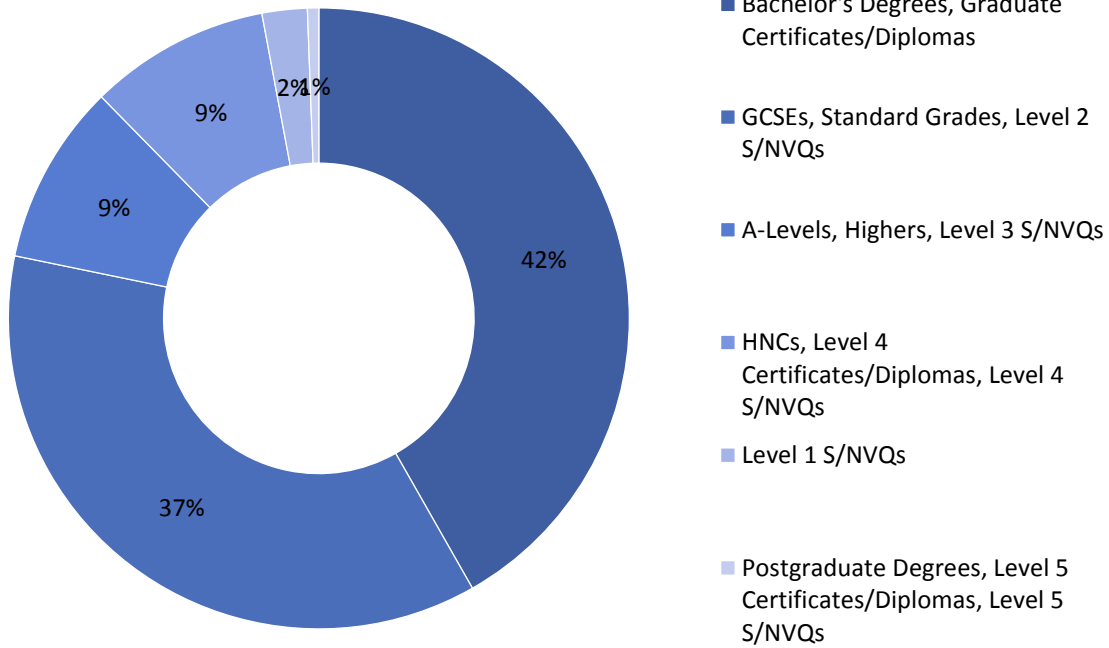

Monthly LMI Report

Data range: November 2018
Target area: Berkshire
Job postings: 8,859

Demand by area

Top Occupations

Top Job Titles in demand

Distribution of Education

Top Skills in demand

Top Soft Skills in demand