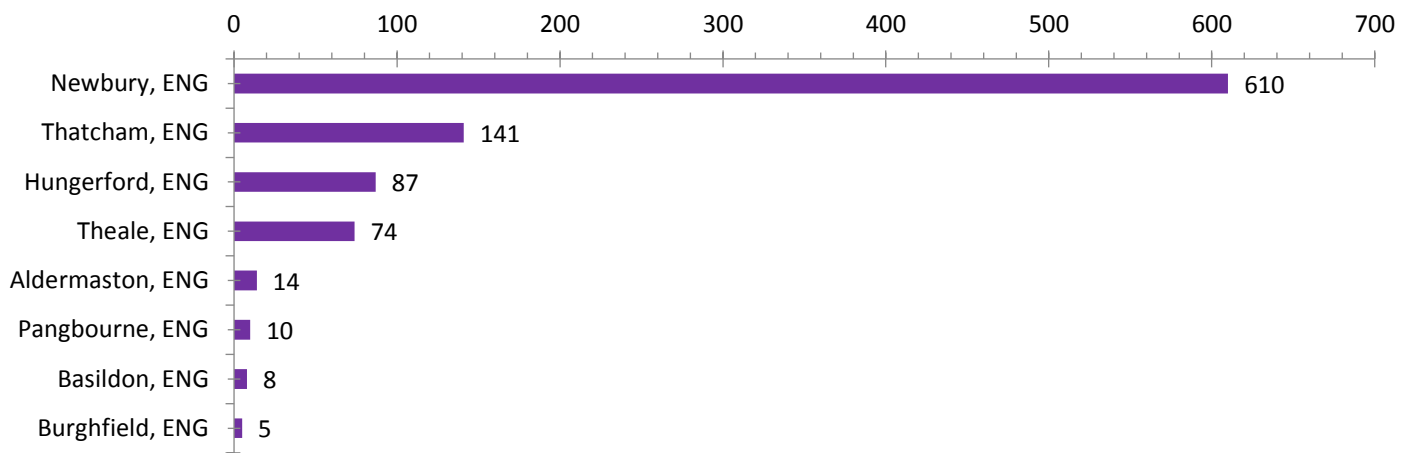

Monthly LMI Report

Data range: November 2018
Target area: Berkshire
Job postings: 8,859

Demand by area

Top Occupations

Top Job Titles in demand

Distribution of Education

Top Skills in demand

Top Soft Skills in demand