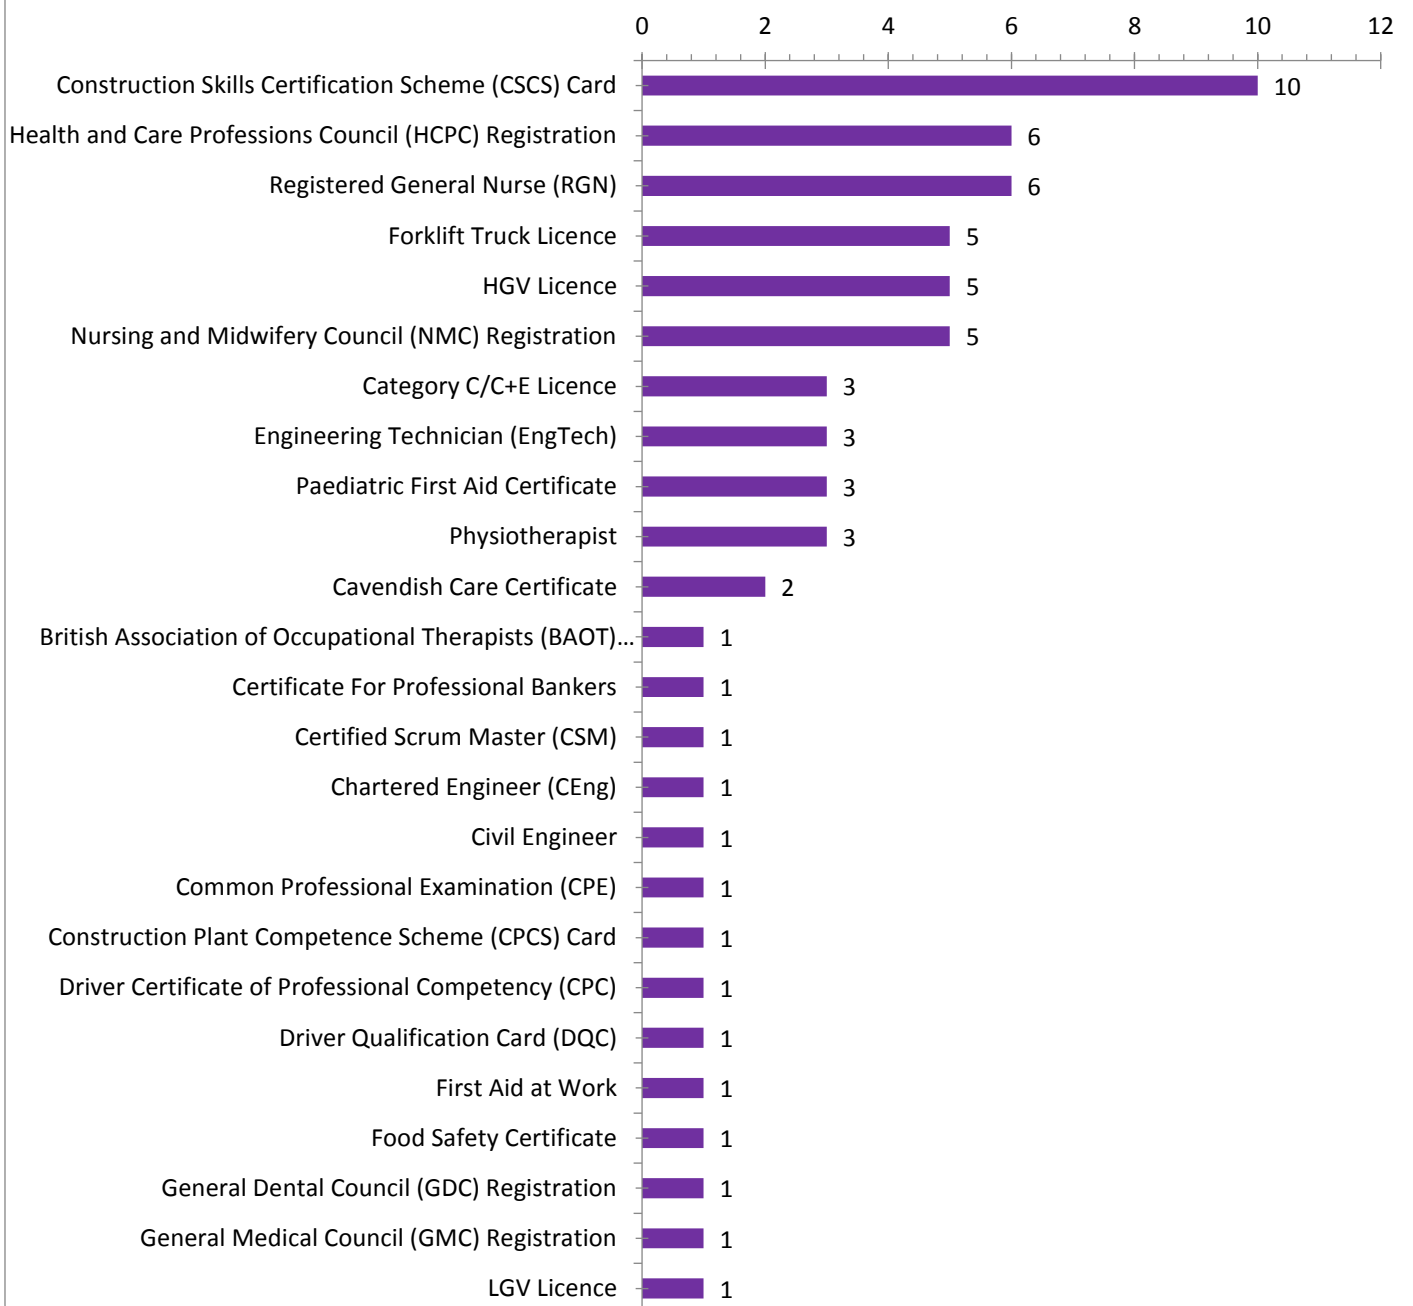

Monthly LMI Report

Data range: November 2018
Target area: Berkshire
Job postings: 8,859

Demand by area

Top Occupations

Top Job Titles in demand

Distribution of Education

Top Skills in demand

Top Soft Skills in demand

Top Certifications

Top Industry Sectors

Top Employers