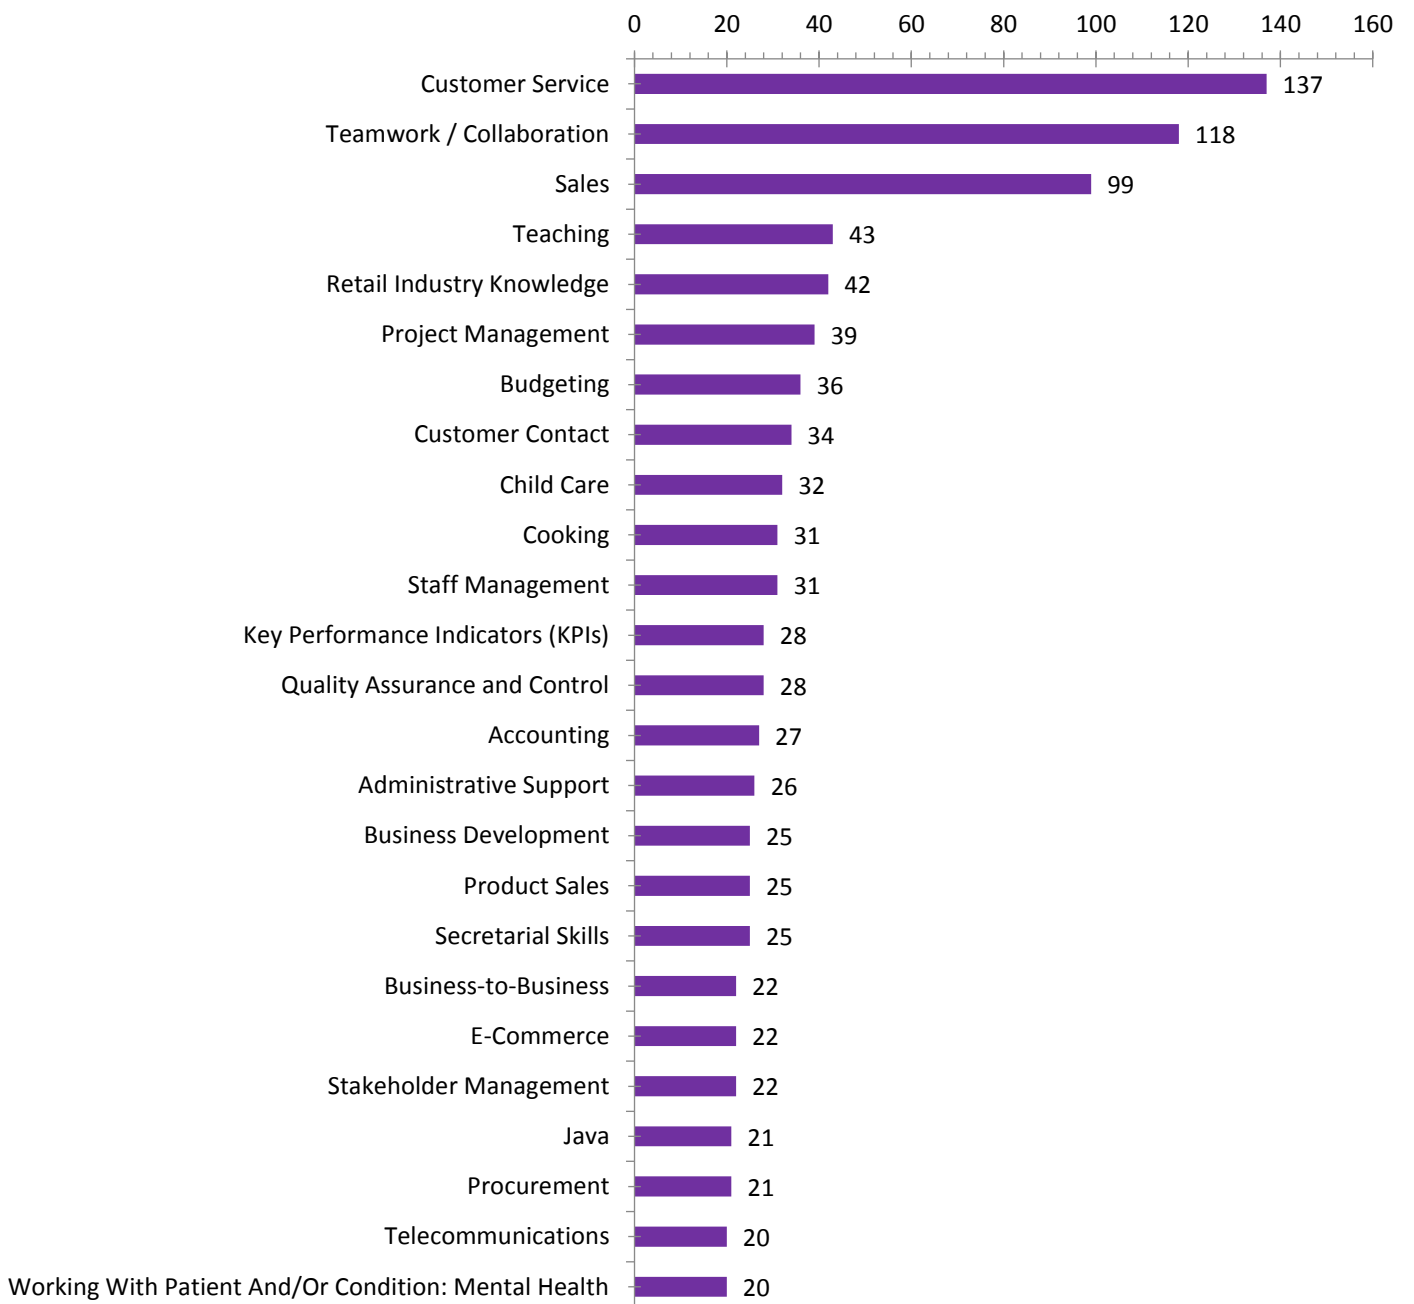

Monthly LMI Report

Data range: November 2018
Target area: Berkshire
Job postings: 8,859

Demand by area

Top Occupations

Top Job Titles in demand

Distribution of Education

Top Skills in demand

Top Soft Skills in demand

Top Certifications

Top Industry Sectors

Top Employers