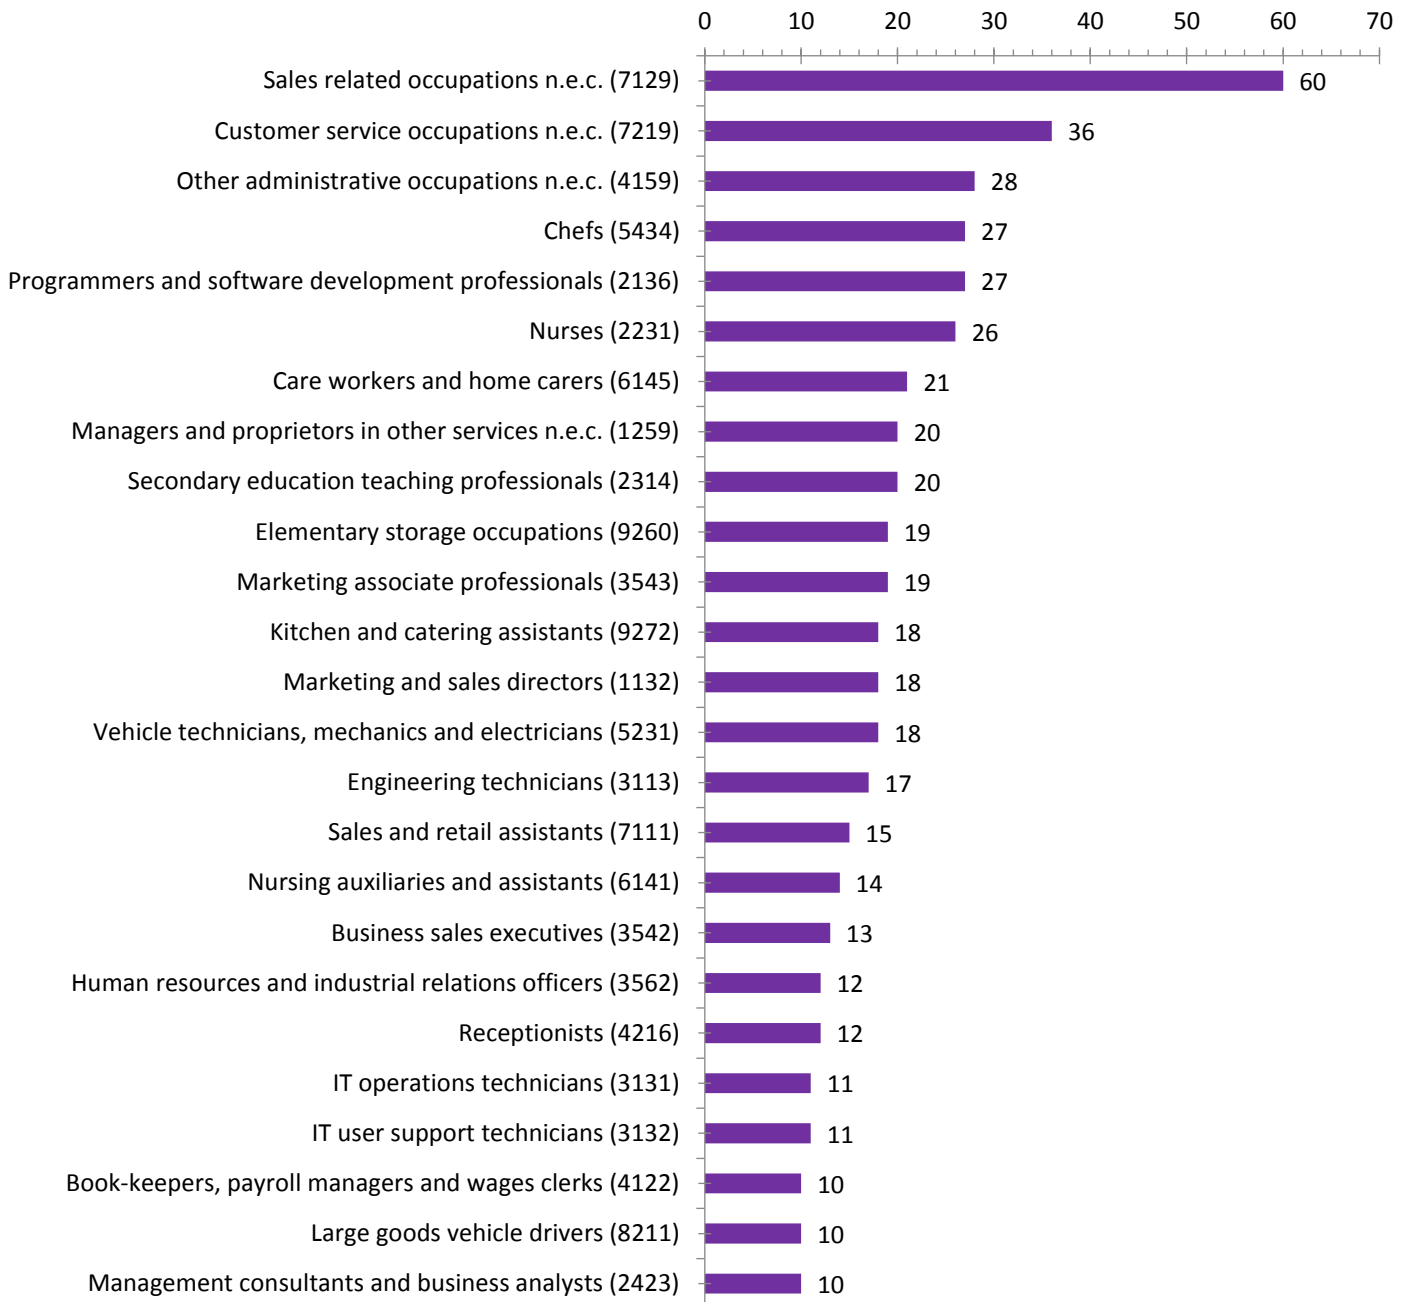

Monthly LMI Report

Data range: November 2018
Target area: Berkshire
Job postings: 8,859

Demand by area

Top Occupations

Top Job Titles in demand

Distribution of Education

Top Skills in demand

Top Soft Skills in demand

Top Certifications

Top Industry Sectors

Top Employers