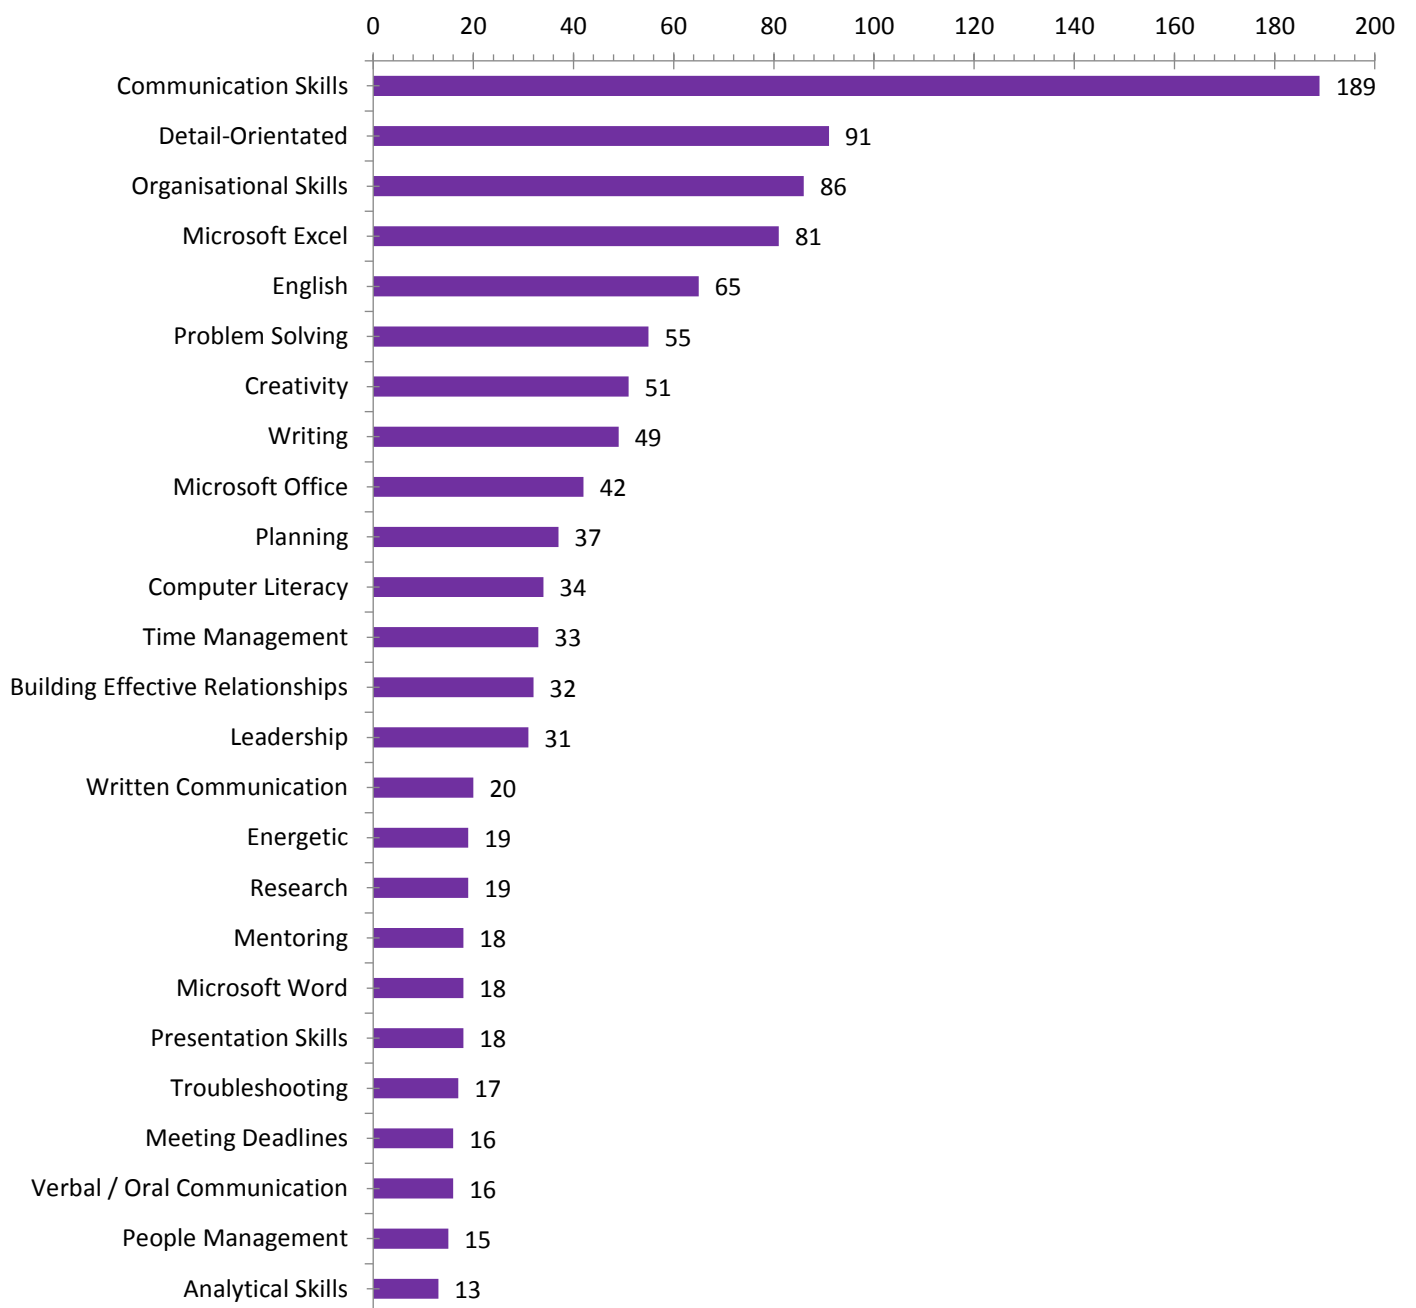

Monthly LMI Report

Data range: November 2018
Target area: Berkshire
Job postings: 8,859

Demand by area

Top Occupations

Top Job Titles in demand

Distribution of Education

Top Skills in demand

Top Soft Skills in demand

Top Certifications

Top Industry Sectors

Top Employers