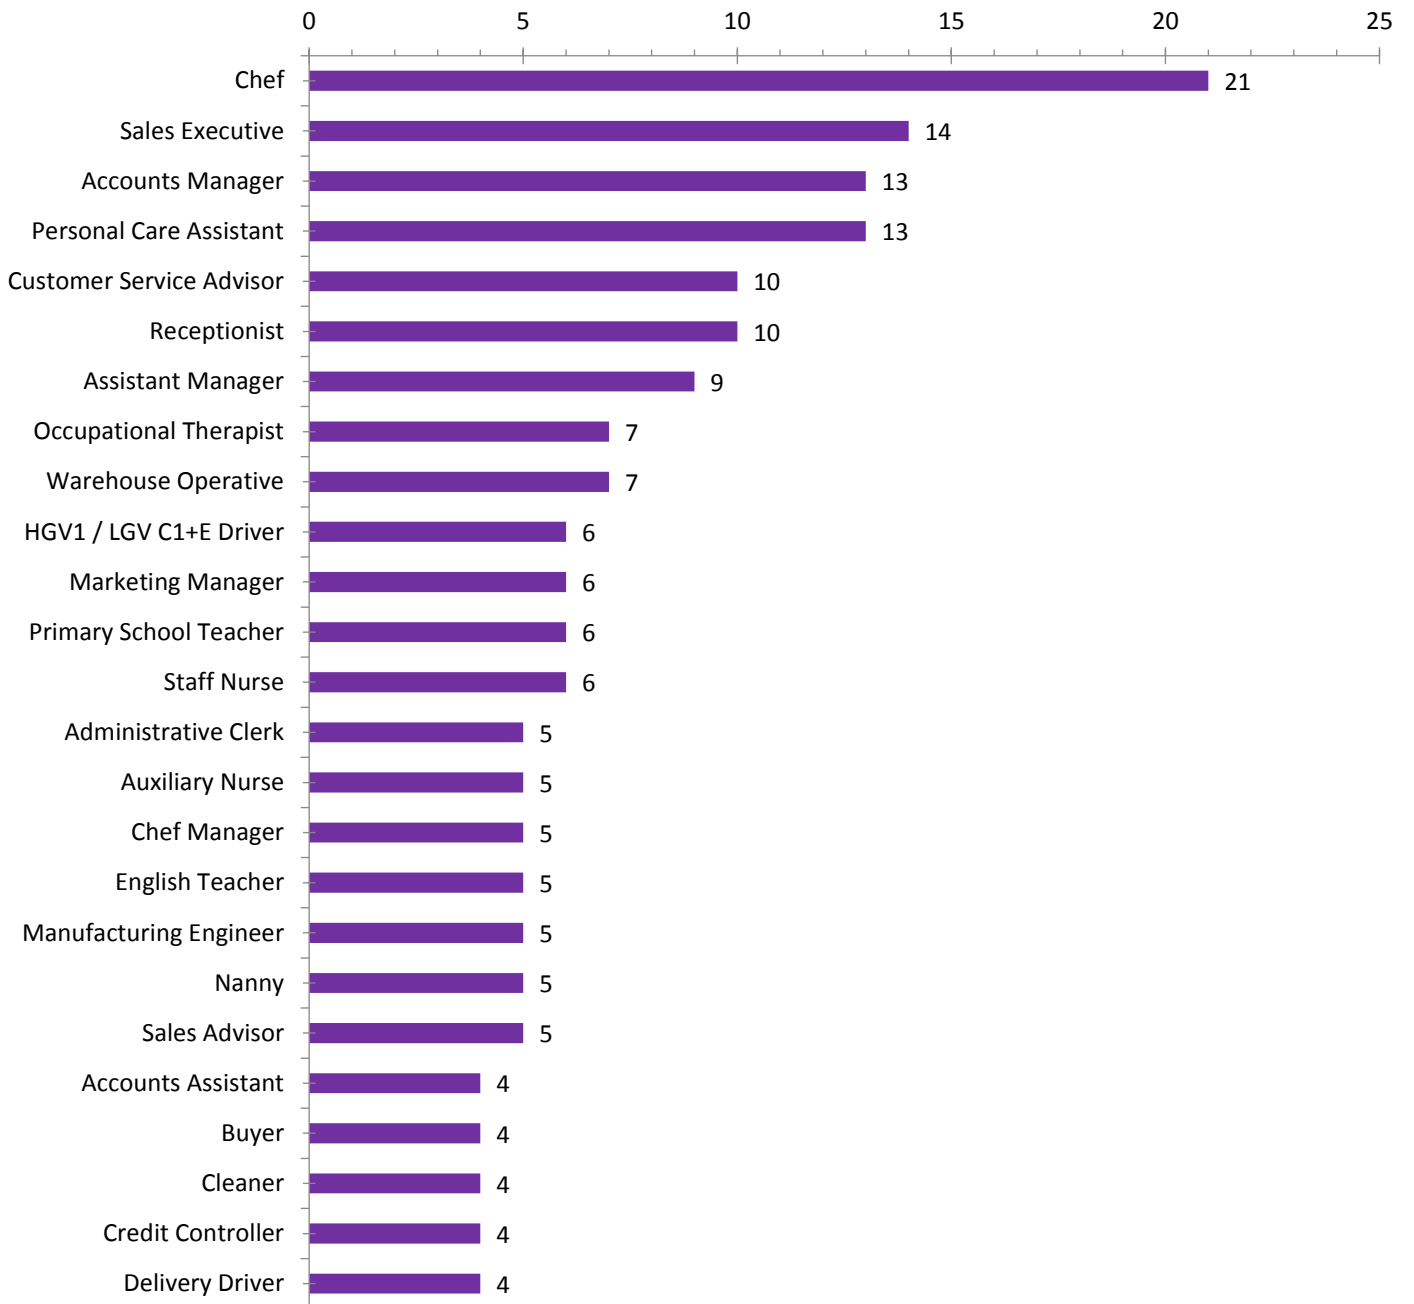

Monthly LMI Report

Data range: November 2018
Target area: Berkshire
Job postings: 8,859

Demand by area

Top Occupations

Top Job Titles in demand

Distribution of Education

Top Skills in demand

Top Soft Skills in demand

Top Certifications

Top Industry Sectors

Top Employers