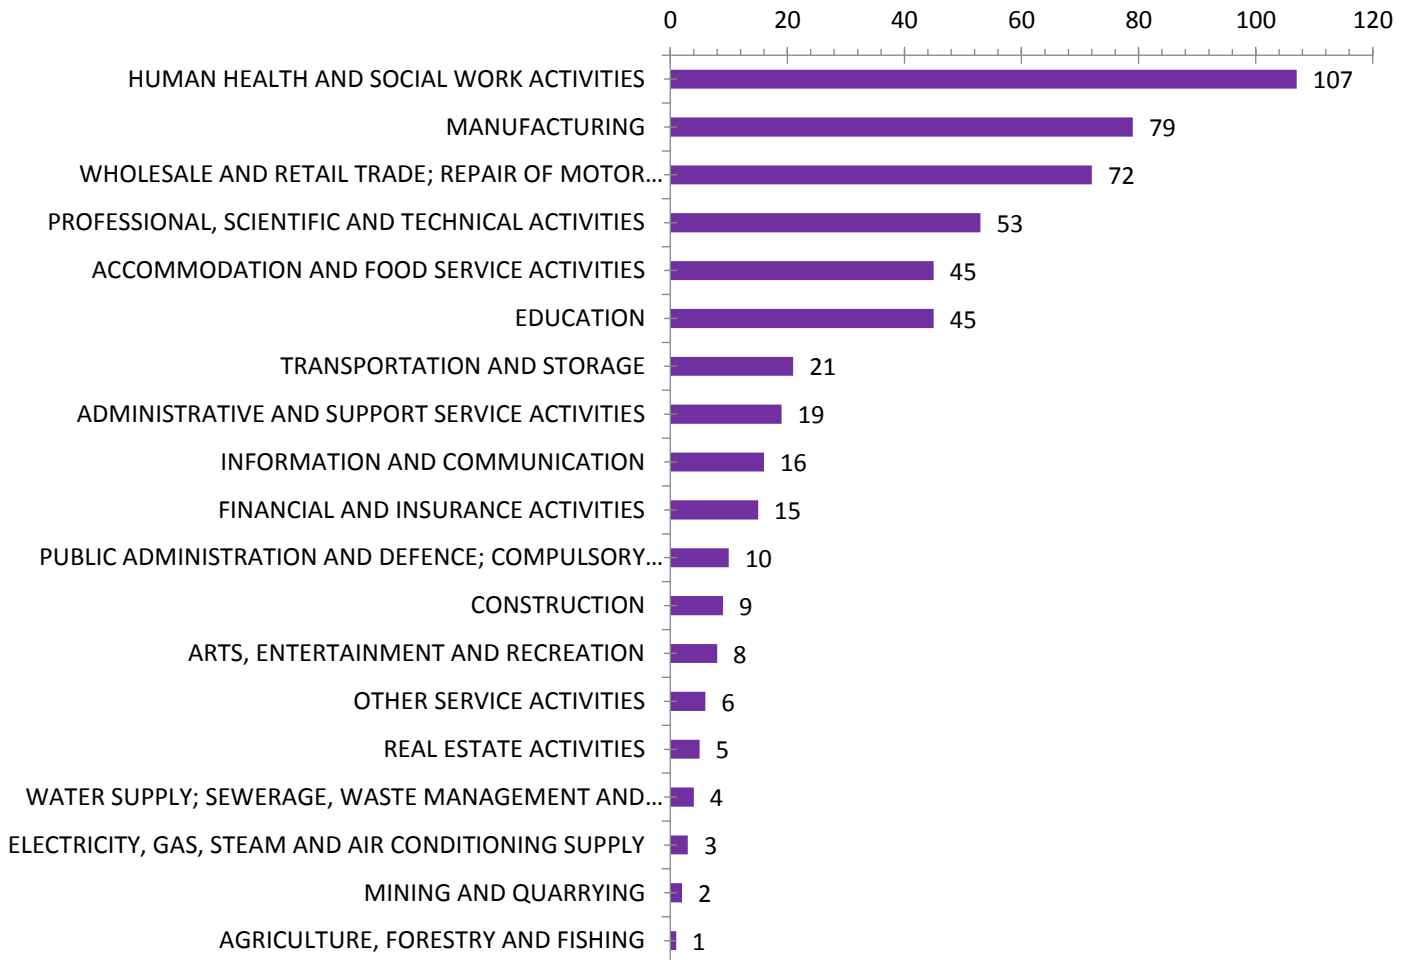

Monthly LMI Report

Data range: November 2018
Target area: Berkshire
Job postings: 8,859

Demand by area

Top Occupations

Top Job Titles in demand

Distribution of Education

Top Skills in demand

Top Soft Skills in demand

Top Certifications

Top Industry Sectors

Top Employers