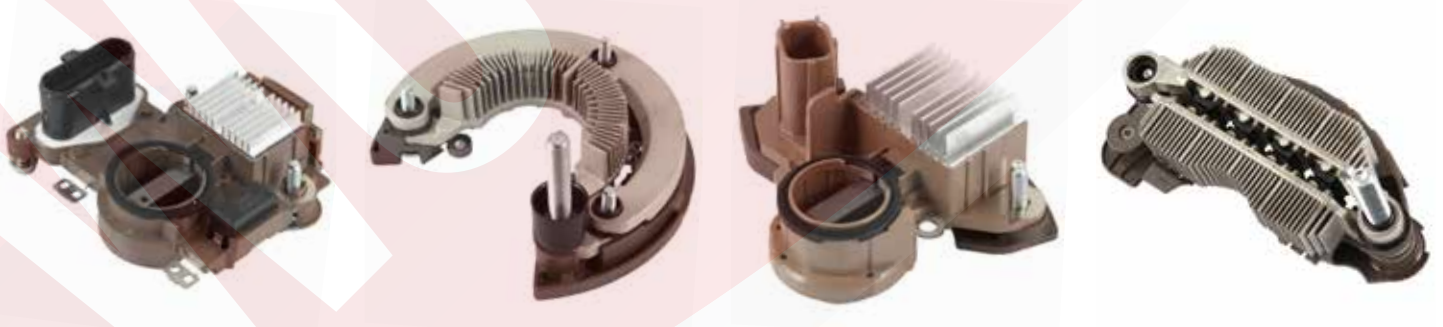

# Genuine Mitsubishi Electric Regulators and Rectifiers now in stock

Mitsubishi Electric has released a range of OE regulators and rectifiers covering both 12V and 24V alternators. The initial range consists of 41 rectifiers and 39 regulators covering 84 different alternators.

WoodAuto also carries the complete range of Mitsubishi OE alternators and starter motors for both passenger car and commercial applications.