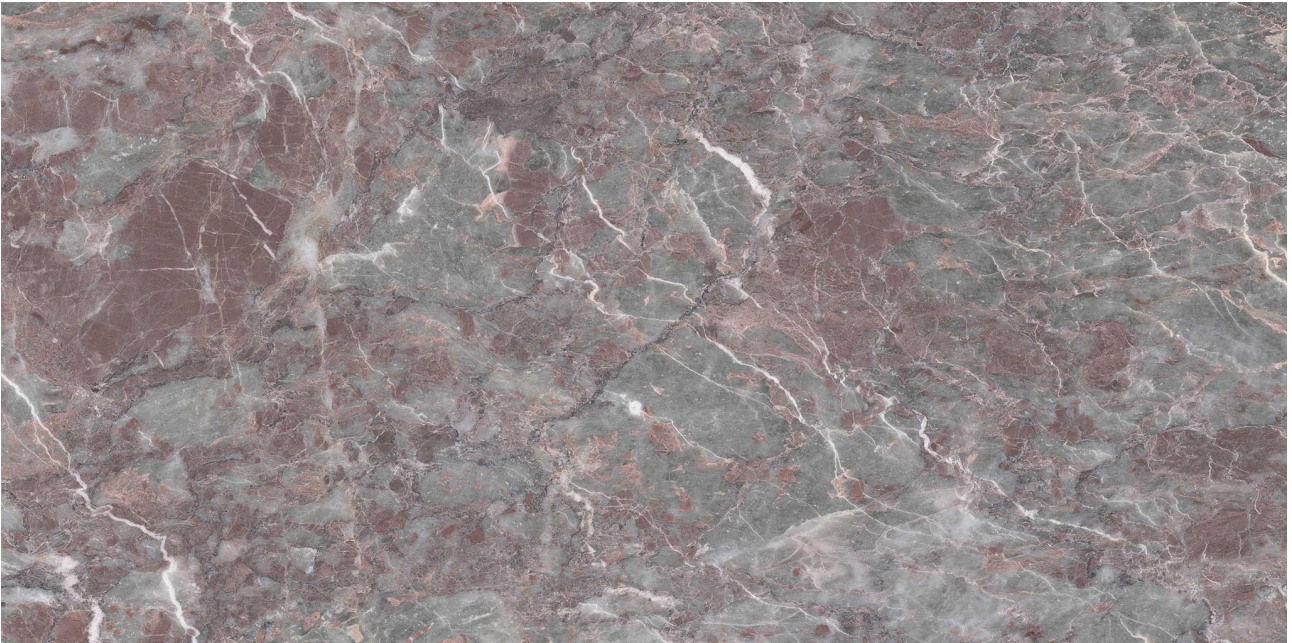

PRODUCT
SERENO BURGUNDY 12X24

Stone | 12"x24" | Marble

ROOM SCENES

TECHNICAL DATA

CODE: AS5000-06210
NAME: Sereno Burgundy 12x24
SERIES: Sereno Burgundy
SIZE: 12"x24"
FINISH: Honed
EDGE: Straight Edge
FAMILY: Stone
SUITABLE FOR: Indoor|Shower
TYPOLOGY: Marble
TYPE OF PIECE: Field Tile
USE: Floor and Wall