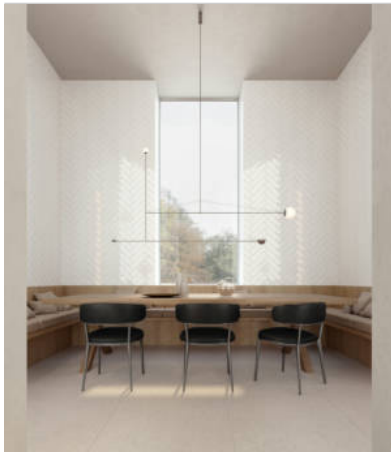

PRODUCT
3X12W BRAY POWDER GLOSSY

Tile | 3"x12" | Glazed Ceramic

ROOM SCENES

TECHNICAL DATA

CODE: QUCH-BP-2
NAME: 3x12W Bray Powder Glossy
SERIES: Chateau
SIZE: 3"x12"
FINISH: Gloss
LOOK: Hand-crafted
FAMILY: Tile
STYLE: Contemporary
SUITABLE FOR: Backsplash|Indoor
TYPOLOGY: Glazed Ceramic
TYPE OF PIECE: Field Tile
USE: Wall only