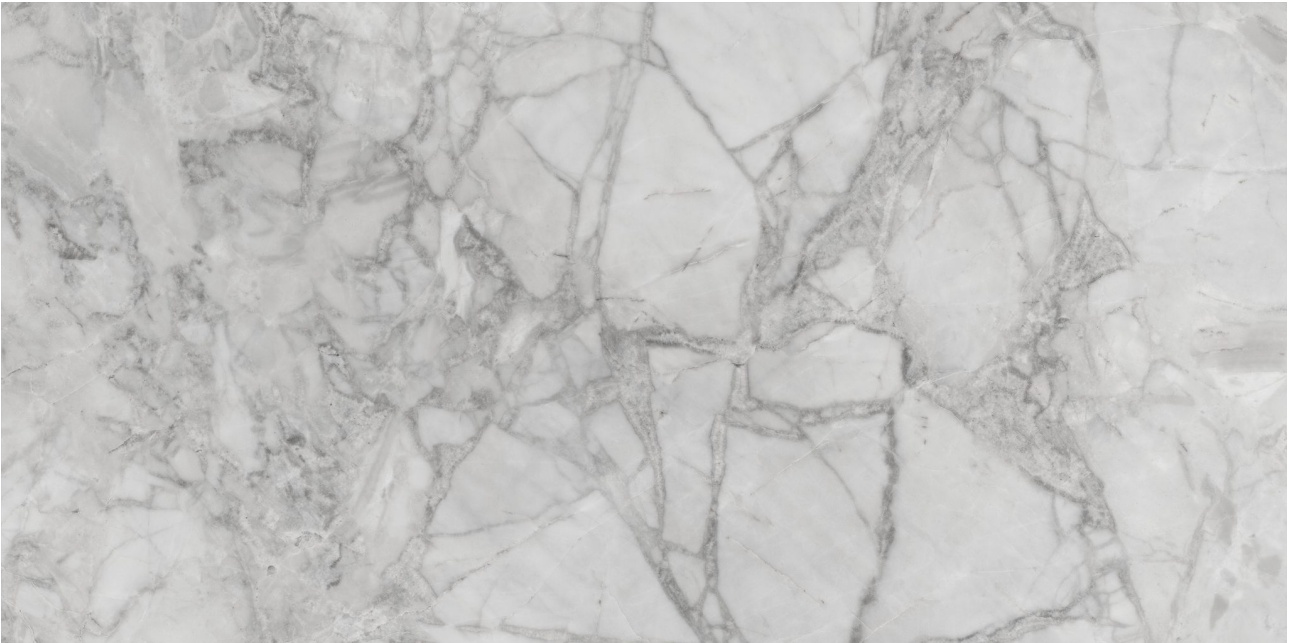

PRODUCT
FLORENCE 12X24F GRIGIO MATTE

Tile | 12"x24" | Glazed Porcelain

GRAPHIC VARIETY

ROOM SCENES

TECHNICAL DATA

CODE: QUFC-GR-2
NAME: Florence 12X24F Grigio Matte
SERIES: Florence
SIZE: 12"x24"
FINISH: Matt
LOOK: Marble Look
BREAKING STRENGTH (APH): >350 - >1600
CHEMICAL RESISTANCE (APH): CLASS A
DCOF (APH): MATTE ≥ 0.60
FAMILY: Tile
FROST RESISTANCE: Yes
PEI: 4
R VALUE (APH): MATTE R10
SHADE VARIATION: V3
STAIN RESISTANCE (APH): CLASS A & 5
STYLE: Contemporary
SUITABLE FOR: Indoor, Outdoor, Pool, Backsplash, Shower
TYPOLOGY: Glazed Porcelain
THICKNESS (APH): 8.4 mm
TYPE OF PIECE: Field Tile
USE: Floor and Wall