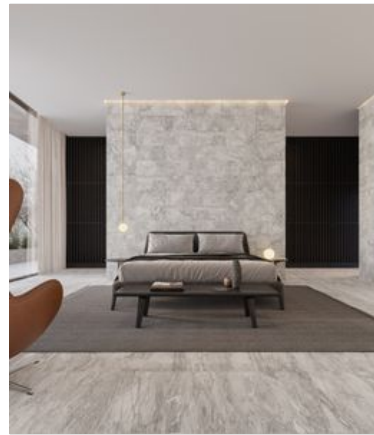

PRODUCT
FLORENCE 12X24F GRIGIO MATTE

Tile | 12"x24" | Glazed Porcelain

GRAPHIC VARIETY

ROOM SCENES

TECHNICAL DATA

CODE: QUFC-GR-2
NAME: Florence 12X24F Grigio Matte
SERIES: Florence
SIZE: 12"x24"
FINISH: Matt
LOOK: Marble Look
BREAKING STRENGTH (APH): >350 - >1600
CHEMICAL RESISTANCE (APH): CLASS A
DCOF (APH): MATTE ≥ 0.60
FAMILY: Tile
FROST RESISTANCE: Yes
PEI: 4
R VALUE (APH): MATTE R10
SHADE VARIATION: V3
STAIN RESISTANCE (APH): CLASS A & 5
STYLE: Contemporary
SUITABLE FOR: Indoor, Outdoor, Pool, Backsplash, Shower
TYPOLOGY: Glazed Porcelain
THICKNESS (APH): 8.4 mm
TYPE OF PIECE: Field Tile
USE: Floor and Wall