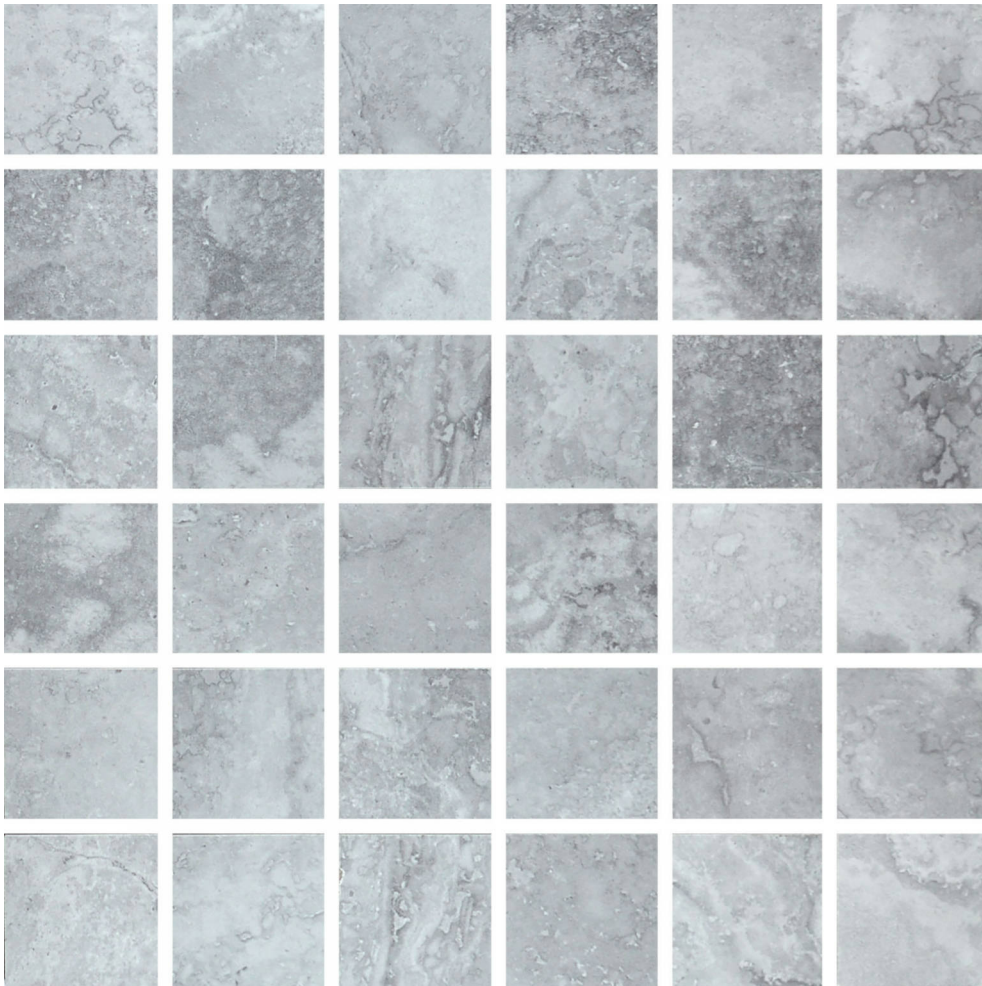

---

**PRODUCT**  
**GRIGIO 2X2 MOSAIC**

---

Tile | 12"x12" | Porcelain

GRAPHIC VARIETY

**TECHNICAL DATA**

CODE: QUSI-GR-FM  
NAME: Grigio 2X2 Mosaic  
SERIES: Siena  
SIZE: 12"x12"  
FINISH: Matt  
LOOK: Marble Look  
FAMILY: Tile  
FROST RESISTANCE: Yes  
MOSAIC CHIP SIZE: 2"x2"  
STYLE: Contemporary  
SUITABLE FOR: Backsplash,Indoor,Shower  
TYPOLOGY: Porcelain  
TYPE OF PIECE: Mosaic  
USE: Floor and Wall