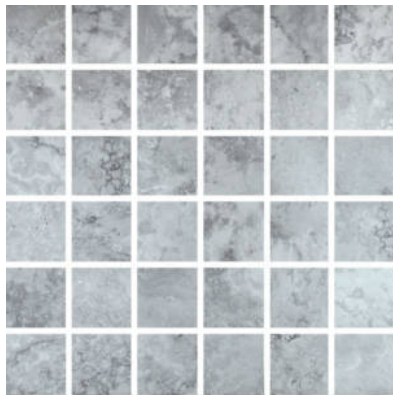

---

**PRODUCT**  
**GRIGIO 2X2 MOSAIC**

---

Tile | 12"x12" | Porcelain

GRAPHIC VARIETY

**TECHNICAL DATA**

CODE: QUSI-GR-FM  
NAME: Grigio 2X2 Mosaic  
SERIES: Siena  
SIZE: 12"x12"  
FINISH: Matt  
LOOK: Marble Look  
FAMILY: Tile  
FROST RESISTANCE: Yes  
MOSAIC CHIP SIZE: 2"x2"  
STYLE: Contemporary  
SUITABLE FOR: Backsplash,Indoor,Shower  
TYPOLOGY: Porcelain  
TYPE OF PIECE: Mosaic  
USE: Floor and Wall