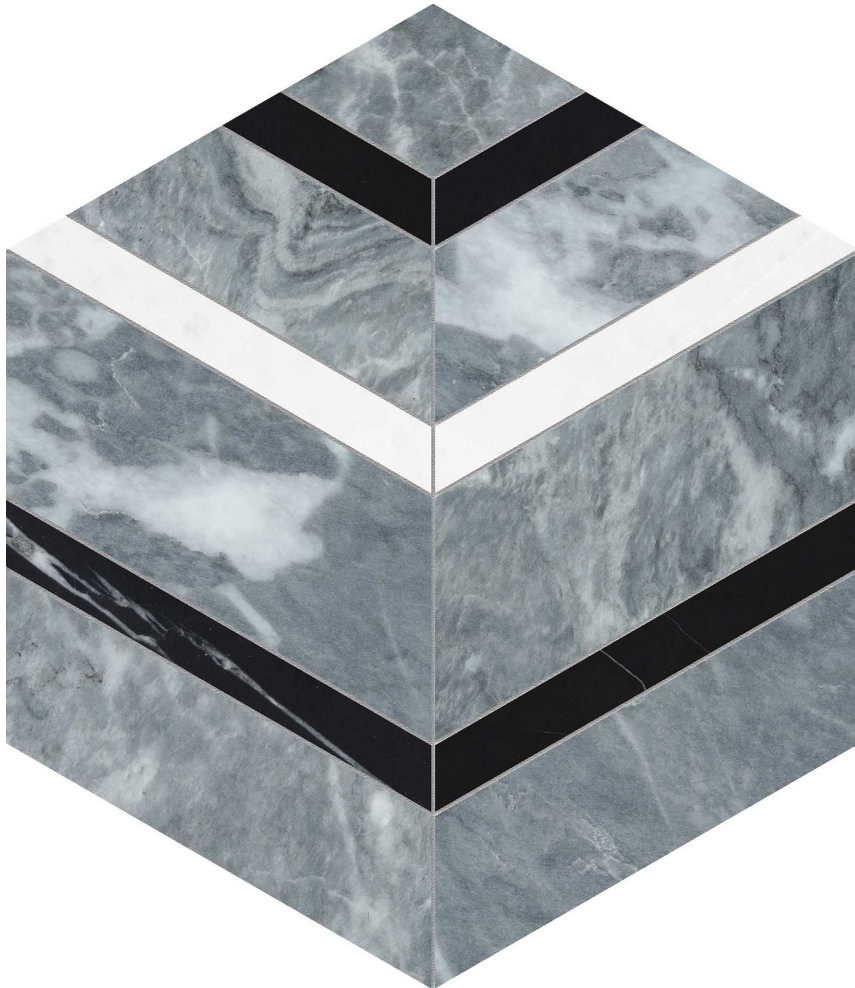

PRODUCT
UTOPIO HEXO MONOCHROMO MOSAIC

Stone | 5.9"x5.11" | Natural Stone

ROOM SCENES

TECHNICAL DATA

CODE: AS5001-03910

NAME: Utopio Hexo Monochromo Mosaic

SERIES: Utopio

SIZE: 5.9"x5.11"

FINISH: Honed w/ Polished

FAMILY: Stone

SUITABLE FOR: Indoor|Shower

TPOLOGY: Natural Stone

TYPE OF PIECE: Mosaic

USE: Floor and Wall

NOTES: Mosaic sheet sizes are nominal and may vary slightly due to standard manufacturing tolerances.