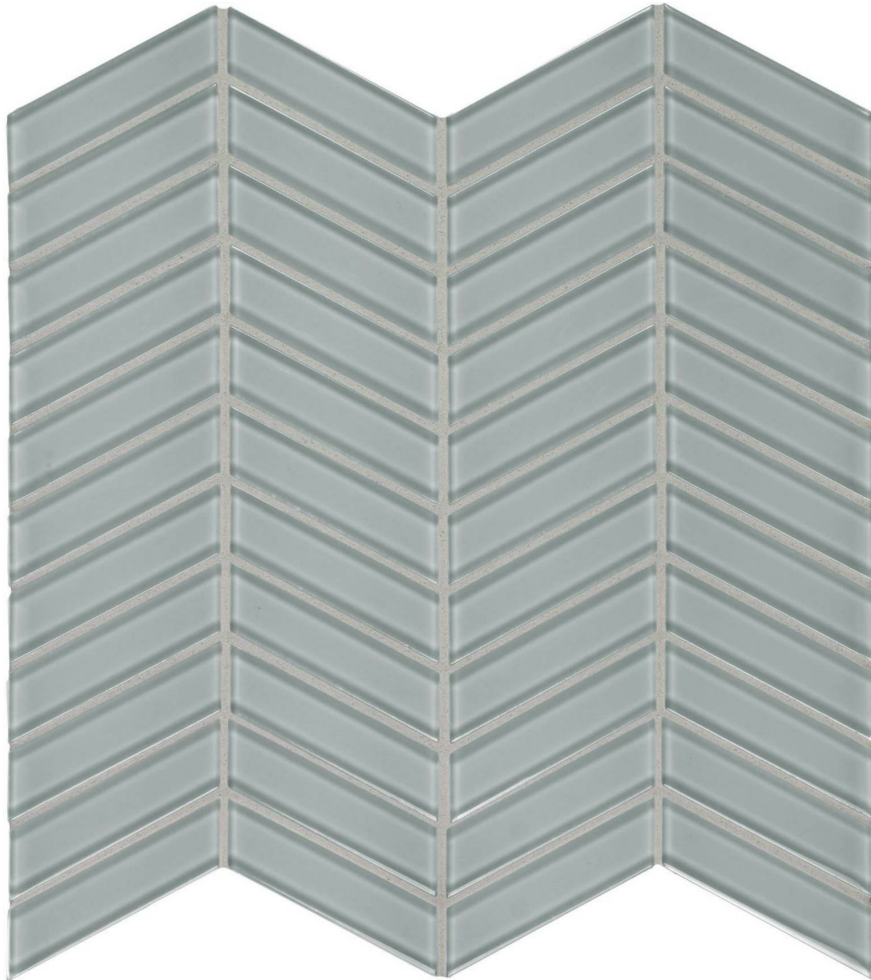

---

**PRODUCT**  
**SHADOW CHEVRON MOSAIC**

---

Mosaic and Decorative Tile | 12"x12" |

**TECHNICAL DATA**

CODE: AC35-128  
NAME: Shadow Chevron Mosaic  
SERIES: Bliss Element  
SIZE: 12"x12"  
FINISH: Gloss  
LOOK: Glass  
FAMILY: Mosaic and Decorative Tile  
MOSAIC CHIP SIZE: Mesh-Mounted  
STYLE: Classic  
SUITABLE FOR: Indoor|Outdoor  
TYPE OF PIECE: Mosaic  
USE: Wall only