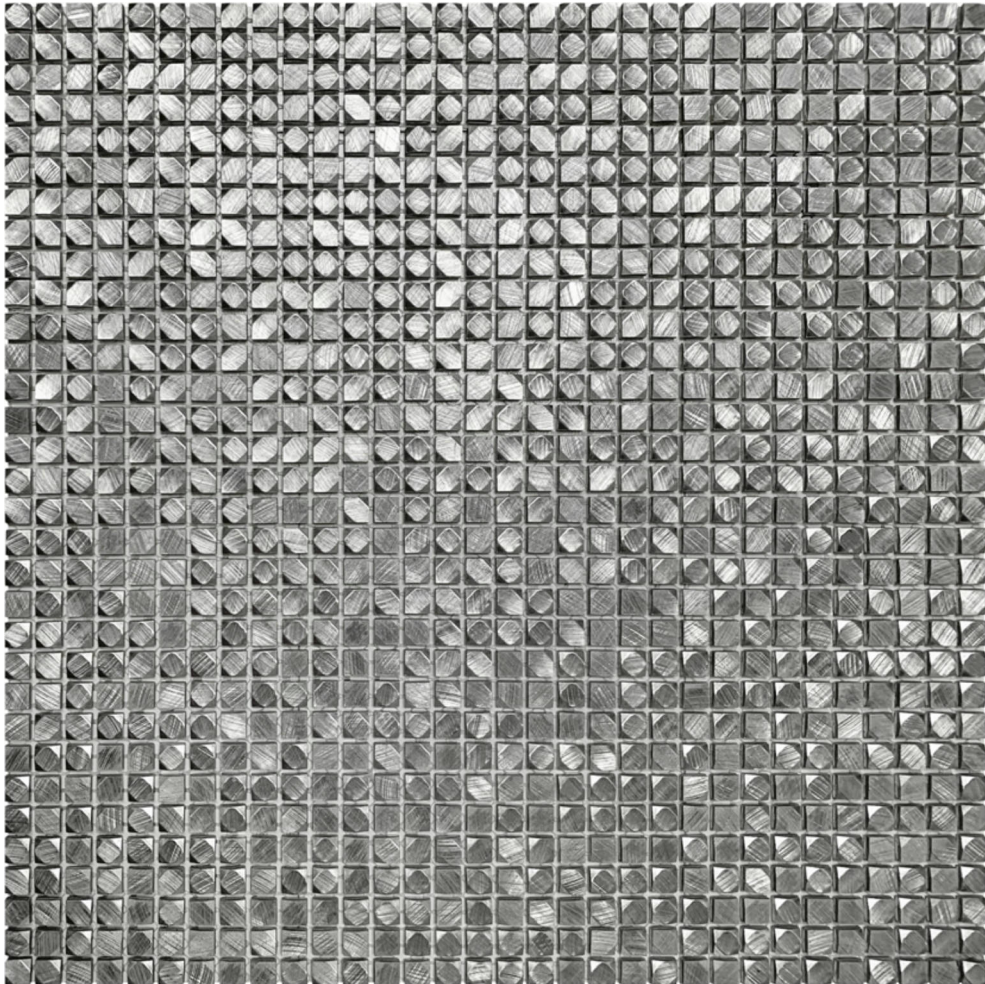

---

**PRODUCT**

**MINI HEXAGON SILVER ALUMINUM MOSAIC**

---

Mosaic and Decorative Tile | 12"x12" | Metal

**TECHNICAL DATA**

CODE: RVCHAWM023  
NAME: Mini Hexagon Silver Aluminum Mosaic  
SERIES: Chelsea Collection  
SIZE: 12"x12"  
LOOK: Multi-Look Mosaics  
FAMILY: Mosaic and Decorative Tile  
SUITABLE FOR: Backsplash, Indoor  
TYPOLOGY: Metal  
TYPE OF PIECE: Mosaic  
USE: Wall only