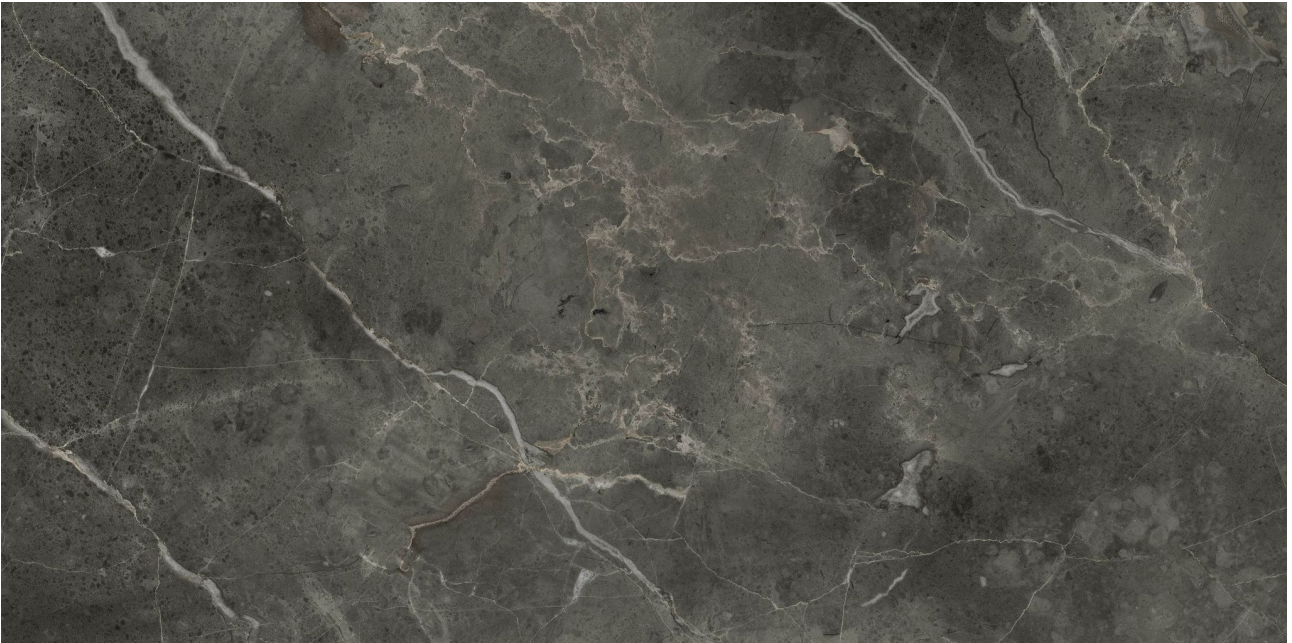

PRODUCT
FLORENCE 12X24F CARBON MATTE

Tile | 12"x24" | Glazed Porcelain

GRAPHIC VARIETY

ROOM SCENES

TECHNICAL DATA

CODE: QUFC-CA-2
NAME: Florence 12X24F Carbon Matte
SERIES: Florence
SIZE: 12"x24"
FINISH: Matt
LOOK: Marble Look
BREAKING STRENGTH (APH): >350 - >1600
CHEMICAL RESISTANCE (APH): CLASS A
DCOF (APH): MATTE ≥ 0.60
FAMILY: Tile
FROST RESISTANCE: Yes
PEI: 4
R VALUE (APH): MATTE R10
SHADE VARIATION: V3
STAIN RESISTANCE (APH): CLASS A & 5
STYLE: Contemporary
SUITABLE FOR: Indoor| Outdoor| Pool| Backsplash| Shower
TYPOLOGY: Glazed Porcelain
THICKNESS (APH): 8.4 mm
TYPE OF PIECE: Field Tile
USE: Floor and Wall