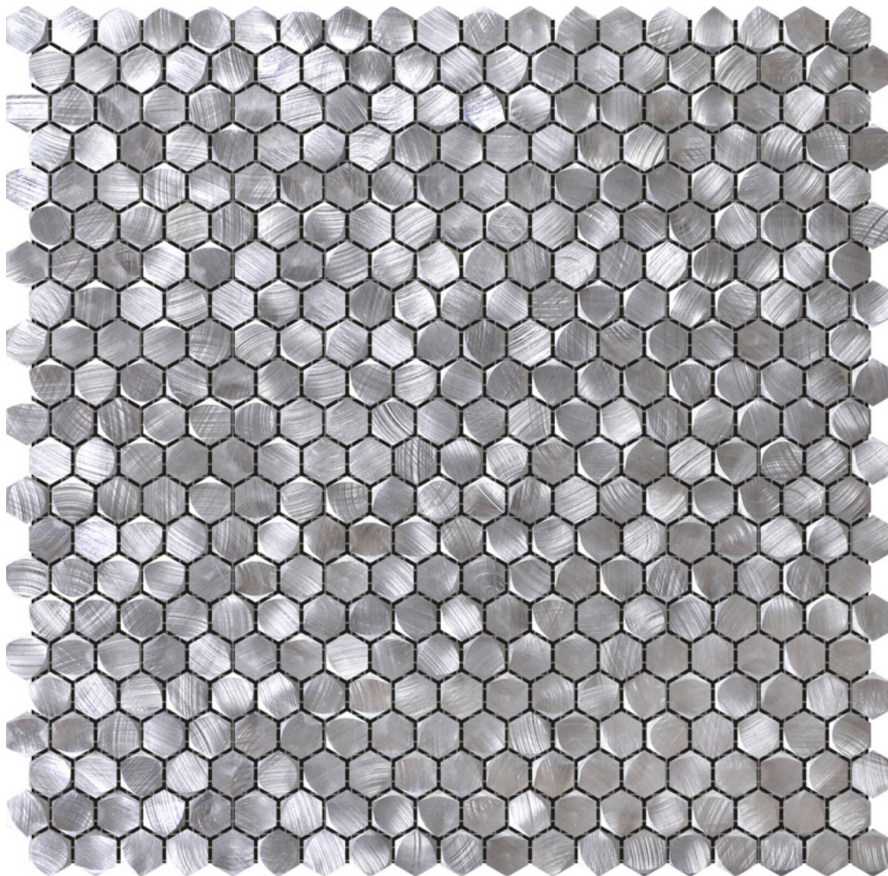

# MEDIUM HEXAGON SILVER ALUMINUM MOSAIC

---

Mosaic and Decorative Tile | 12"x12" | Metal

**ROOM SCENES**

**TECHNICAL DATA**

CODE: RVCHAWM022  
NAME: Medium Hexagon Silver Aluminum Mosaic  
SERIES: Chelsea Collection  
SIZE: 12"x12"  
LOOK: Multi-Look Mosaics  
FAMILY: Mosaic and Decorative Tile  
SUITABLE FOR: Backsplash, Indoor  
TYPOLOGY: Metal  
TYPE OF PIECE: Mosaic  
USE: Wall only