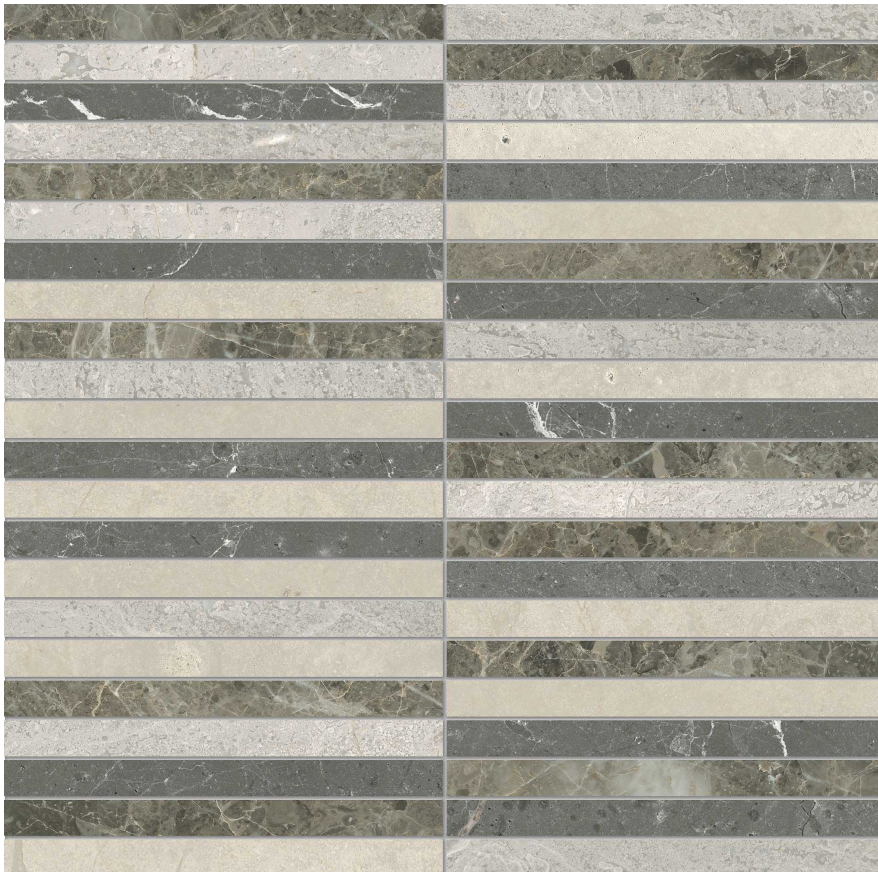

# UTOPIO .5X6 STACKED TERRA MOSAIC

---

Stone | 11.65"x11.8" | Natural Stone

**TECHNICAL DATA**

CODE: AS5001-04310

NAME: Utopio .5x6 Stacked Terra Mosaic

SERIES: Utopio

SIZE: 11.65"x11.8"

FINISH: Polished & Honed

FAMILY: Stone

MOSAIC CHIP SIZE: 0.5"x6"

SUITABLE FOR: Indoor|Shower

TPOLOGY: Natural Stone

TYPE OF PIECE: Mosaic

USE: Floor and Wall

NOTES: Mosaic sheet sizes are nominal and may vary slightly due to standard manufacturing tolerances.