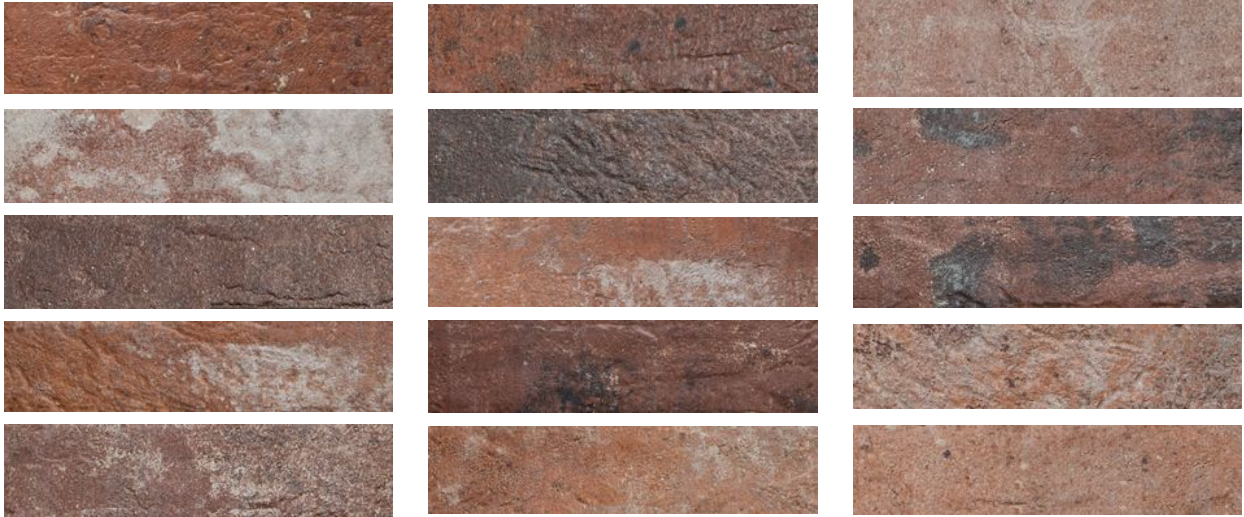

PRODUCT
BRIX 2X10 OLD RED

Tile | 2"x10" | Glazed Porcelain

GRAPHIC VARIETY

ROOM SCENES

TECHNICAL DATA

CODE: QUBX-OL-1

NAME: Brix 2x10 Old Red

SERIES: Brix

SIZE: 2"x10"

FINISH: Natural

LOOK: Brick Look

FAMILY: Tile

FROST RESISTANCE: Yes

PEI: 4

SHADE VARIATION: V4

STYLE: Rustic

SUITABLE FOR: Indoor|Shower|Backsplash|Outdoor

TPOLOGY: Glazed Porcelain

THICKNESS (APH): 10 mm

TYPE OF PIECE: Field Tile

USE: Floor and Wall

NOTES: The manufacturer of this tile states that it must be set with a 1CM (approx 3/8") grout joint. This is figured in the sf coverage of the tile. The carton with the correct grout joint covers 6.24 sf.