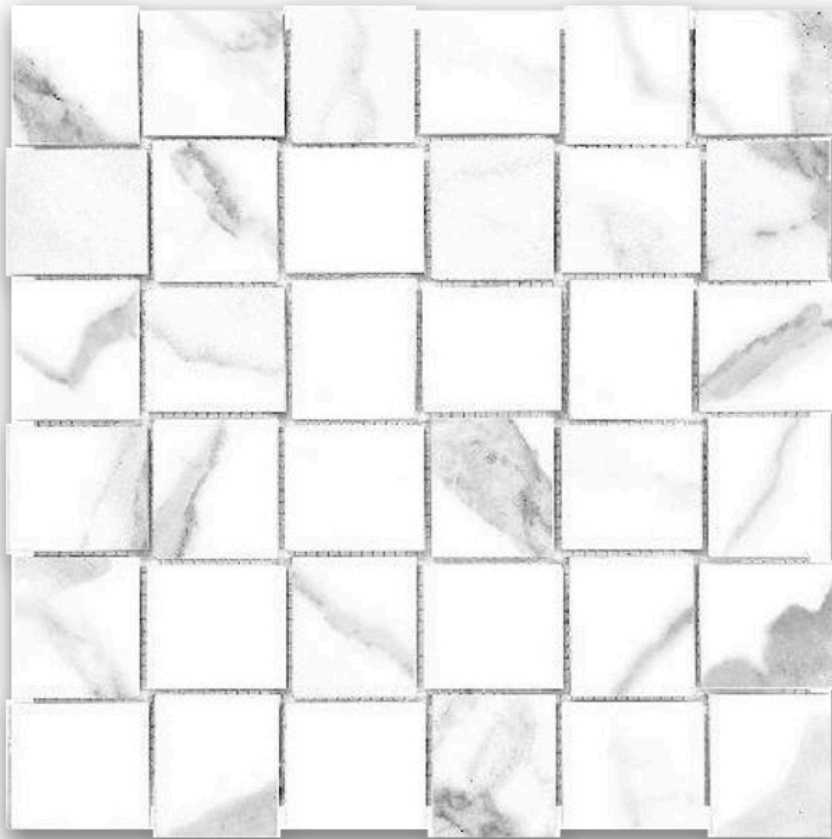

PRODUCT

MATTE 2X2 LOVE BASKETWEAVE MOSAIC

Tile | 12"x12" | Porcelain

TECHNICAL DATA

CODE: QUAD-LO-M1N
NAME: Matte 2X2 Love Basketweave Mosaic
SERIES: Ardor
SIZE: 12"x12"
FINISH: Matt
LOOK: Marble Look
EDGE: Rectified
FAMILY: Tile
FROST RESISTANCE: Yes
MOSAIC CHIP SIZE: 2"x2"
STYLE: Contemporary
SUITABLE FOR: Backsplash|Indoor
TYPOLOGY: Porcelain
TYPE OF PIECE: Mosaic
USE: Floor and Wall