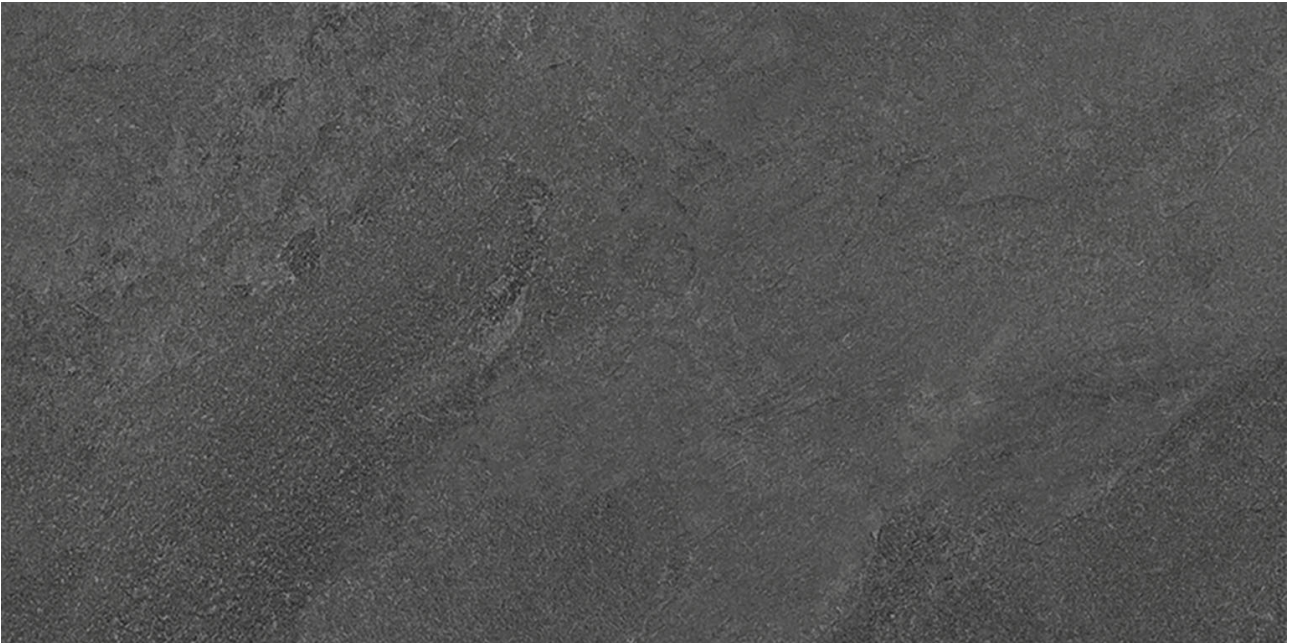

PRODUCT
DETROIT DARK GREY 24X48

Tile | 24"x48" | Porcelain

GRAPHIC VARIETY

ROOM SCENES

TECHNICAL DATA

CODE: QUME-DE-2N
NAME: Detroit Dark Grey 24x48
SERIES: Metro
SIZE: 24"x48"
FINISH: Matt
LOOK: Stone Look
EDGE: Rectified
FAMILY: Tile
FROST RESISTANCE: Yes
PEI: 4
STYLE: Contemporary
SUITABLE FOR: Indoor|Shower
TYPOLOGY: Porcelain
TYPE OF PIECE: Field Tile
USE: Floor and Wall