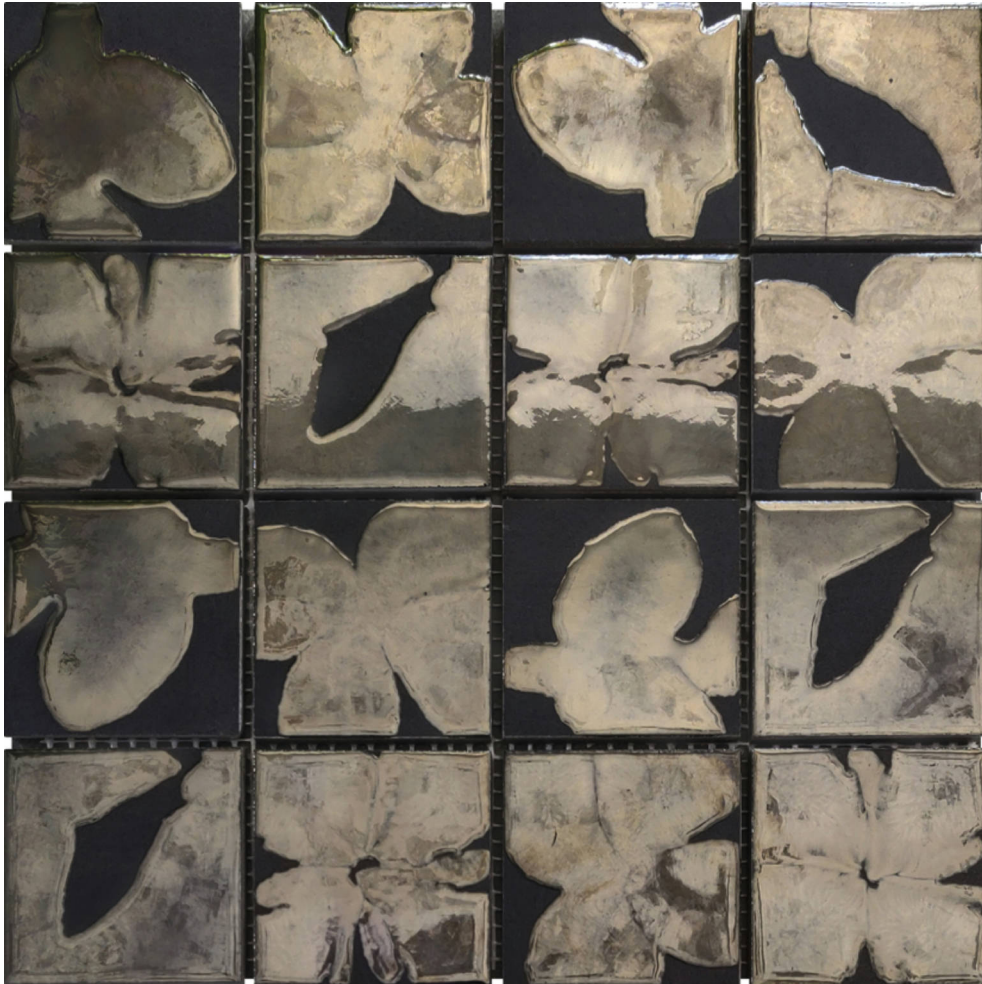

### 3"X3" FLOWERS GLAZED CERAMIC

---

Mosaic and Decorative Tile | 11.8"x11.8" | Glazed Ceramic

**ROOM SCENES**

**TECHNICAL DATA**

CODE: RVCHAWC004  
NAME: 3"X3" Flowers Glazed Ceramic  
SERIES: Chelsea Collection  
SIZE: 11.8"x11.8"  
LOOK: Multi-Look Mosaics  
FAMILY: Mosaic and Decorative Tile  
MOSAIC CHIP SIZE: 3"x3"  
SUITABLE FOR: Backsplash|Indoor|Outdoor|Shower|Pool  
TYPOLOGY: Glazed Ceramic  
TYPE OF PIECE: Mosaic  
USE: Floor and Wall