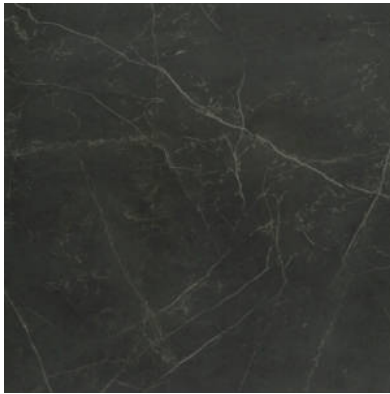

PRODUCT
TIVOLI NERO HONED 32X32

Tile | 32"x32" | Glazed Porcelain

GRAPHIC VARIETY

TECHNICAL DATA

CODE: QULX-TI-5HN3
NAME: Tivoli Nero Honed 32X32
SERIES: Luxury
SIZE: 32"x32"
FINISH: Matt
LOOK: Marble Look
EDGE: Rectified
FAMILY: Tile
FROST RESISTANCE: Yes
PEI: 4
STYLE: Contemporary
SUITABLE FOR: Indoor|Shower
TYPOLOGY: Glazed Porcelain
TYPE OF PIECE: Field Tile
USE: Floor and Wall