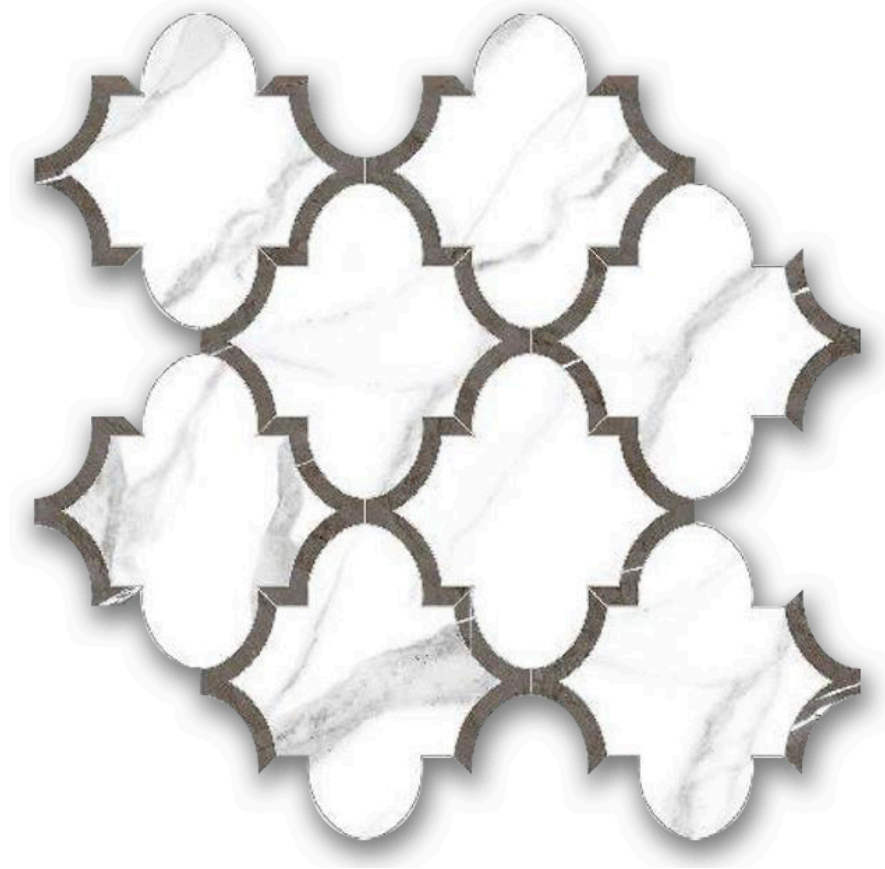

PRODUCT
POLISHED LOVE ARABESQUE MOSAIC

Tile | 12"x12" | Porcelain

TECHNICAL DATA

CODE: QUAD-LO-M3PN
NAME: Polished Love Arabesque Mosaic
SERIES: Ardor
SIZE: 12"x12"
FINISH: Polished
LOOK: Marble Look
EDGE: Rectified
FAMILY: Tile
FROST RESISTANCE: Yes
MOSAIC CHIP SIZE: Mesh-Mounted
STYLE: Contemporary
SUITABLE FOR: Backsplash|Indoor
TYPOLOGY: Porcelain
TYPE OF PIECE: Mosaic
USE: Floor and Wall