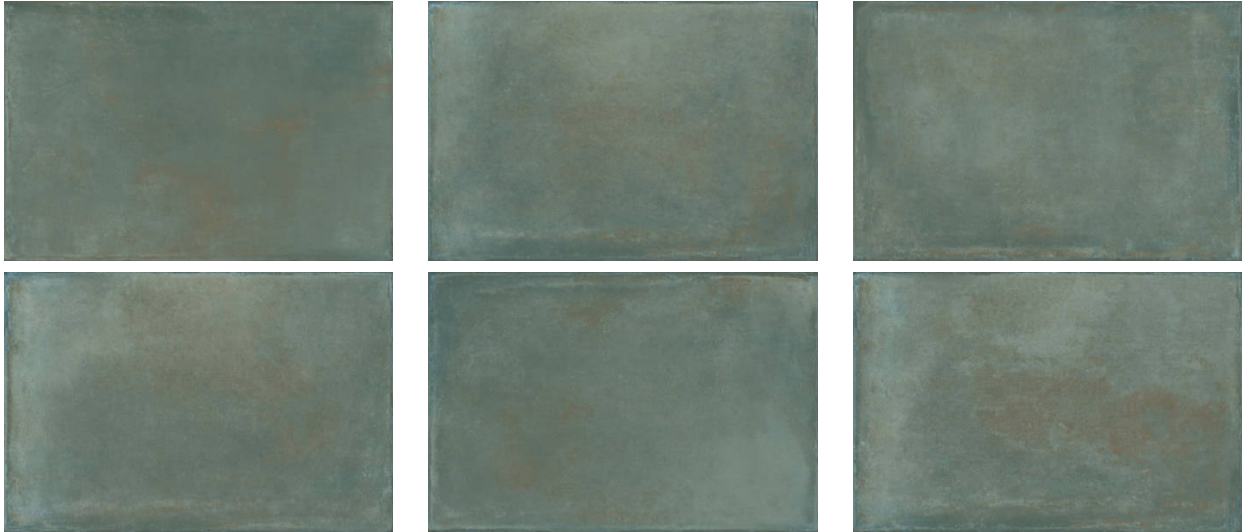

PRODUCT
KIAWAH GREEN 16X24

Tile | 16"x24" | Glazed Porcelain

GRAPHIC VARIETY

ROOM SCENES

TECHNICAL DATA

CODE: QUCR-KI-4
NAME: Kiawah Green 16x24
SERIES: Charleston
SIZE: 16"x24"
FINISH: Matt
LOOK: Terracotta
BREAKING STRENGTH (APH): SAFE 1300 N
CHEMICAL RESISTANCE (APH): Not Affected
DCOF (APH): >0.89
FAMILY: Tile
FROST RESISTANCE: Yes
PEI: 4
SHADE VARIATION: V1
STAIN RESISTANCE (APH): Not Affected
STYLE: Contemporary
SUITABLE FOR: Backsplash|Indoor|Shower
TYPOLOGY: Glazed Porcelain
THICKNESS (APH): 9.5
TYPE OF PIECE: Field Tile
USE: Floor and Wall