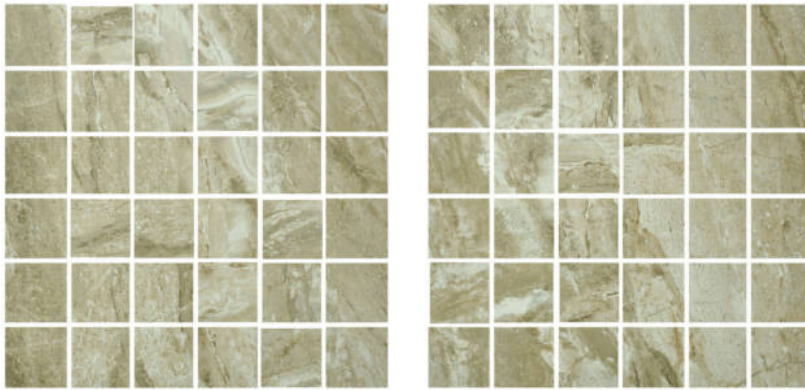

---

**PRODUCT**  
**CONGO 2X2 MOSAIC**

---

Tile | 12"x12" | Porcelain

GRAPHIC VARIETY

**TECHNICAL DATA**

CODE: QURI-CO-2X2  
NAME: Congo 2X2 Mosaic  
SERIES: River Series  
SIZE: 12"x12"  
FINISH: Matt  
LOOK: Marble Look  
FAMILY: Tile  
FROST RESISTANCE: Yes  
MOSAIC CHIP SIZE: 2"x2"  
STYLE: Classic  
SUITABLE FOR: Backsplash  
TYPOLOGY: Porcelain  
TYPE OF PIECE: Mosaic  
USE: Floor and Wall