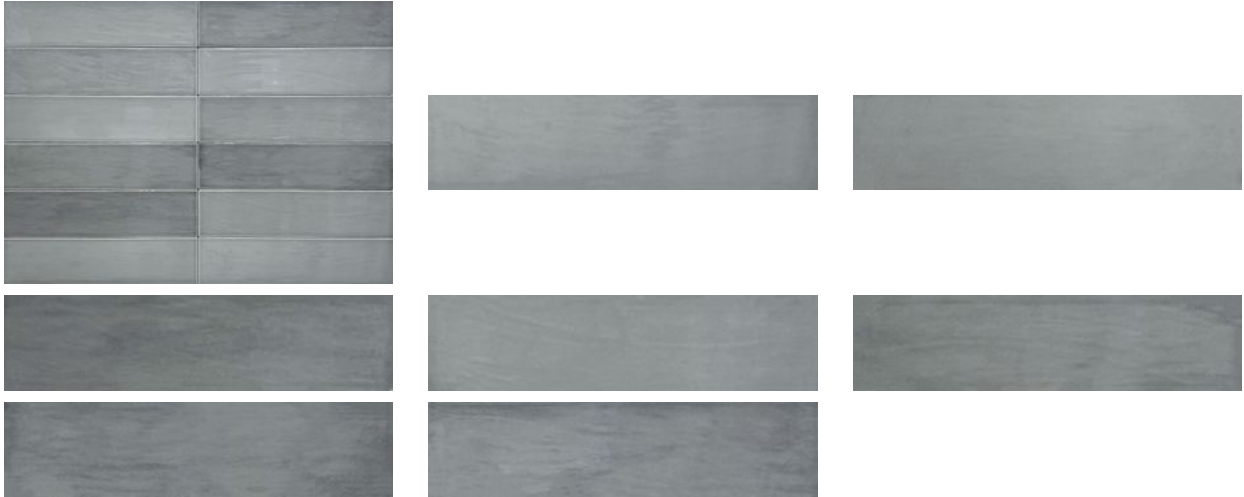

PRODUCT
MOROCCO GREY 3X11

Tile | 3"x11" | Porcelain

GRAPHIC VARIETY

TECHNICAL DATA

CODE: QUMO-GY-1
NAME: Morocco Grey 3x11
SERIES: Morocco
SIZE: 3"x11"
FINISH: Gloss
LOOK: Mono-Color
FAMILY: Tile
FROST RESISTANCE: Yes
PEI: 4
STYLE: Contemporary
SUITABLE FOR: Indoor, Outdoor, Pool, Backsplash, Shower
TYPOLOGY: Porcelain
TYPE OF PIECE: Field Tile
USE: Floor and Wall