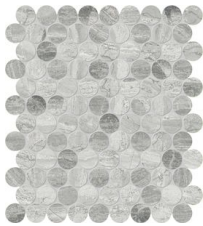

SERIES

VOLCANA NOTTE

|| Marble

Earthy and sophisticated, Volcana Notte® makes use of the majesty of its veins to express strength and elegance. Enigmatic yet resplendent, this marble conveys nobility to any interior through its dark nuances and bright tones.

PRODUCTS

Volcana Notte 18x36
18"x36" | Marble

Volcana Notte 12x24
12"x24" | Marble

Volcana Notte 24 Picket
12"x20" | Marble

Volcana Notte 1.25 Penny Round Mosaic
10"x14" | Marble

Volcana Notte 2 Hexagon Mosaic
12"x12" | Marble

Volcana Notte 2x8.5 Chevron Mosaic
12"x12" | Marble

Volcana Notte 2x6 Picket Mosaic
10.5"x12" | Marble

Volcana Notte .5x12 Deco-Bar
0.5"x12" | Marble

Volcana Notte 3x12
3"x12" | Marble

ROOM SCENES

Size	Product type	BOX			PALLET		
		pcs	sqft	lb	boxes	sqft	lb
18"x36"	Field Tile	2	9.04	58.93		325.44	
12"x24"	Field Tile	4	7.97	52.492		382.56	
12"x20"	Field Tile	4	6.46	39.684		310.08	
10"x14"	Mosaic	5	4.95	25.465		49.5	
12"x12"	Mosaic	5	4.95	26.345		49.5	
10.5"x12"	Mosaic	5	4.41	22.31		44.1	
3"x12"	Field Tile	30	7.43	48.42		334.35	
0.5"x12"	Trim	50		17.4			