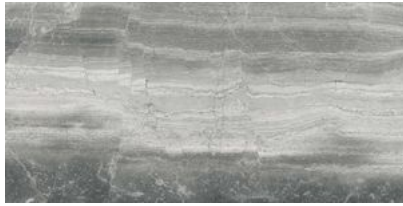

SERIES

VOLCANA NOTTE

|| Marble

Earthy and sophisticated, Volcana Notte® makes use of the majesty of its veins to express strength and elegance. Enigmatic yet resplendent, this marble conveys nobility to any interior through its dark nuances and bright tones.

PRODUCTS

Volcana Notte 18x36
18"x36" | Marble

Volcana Notte 12x24
12"x24" | Marble

Volcana Notte 24 Picket
12"x20" | Marble

Volcana Notte 1.25 Penny Round Mosaic
10"x14" | Marble

Volcana Notte 2 Hexagon Mosaic
12"x12" | Marble